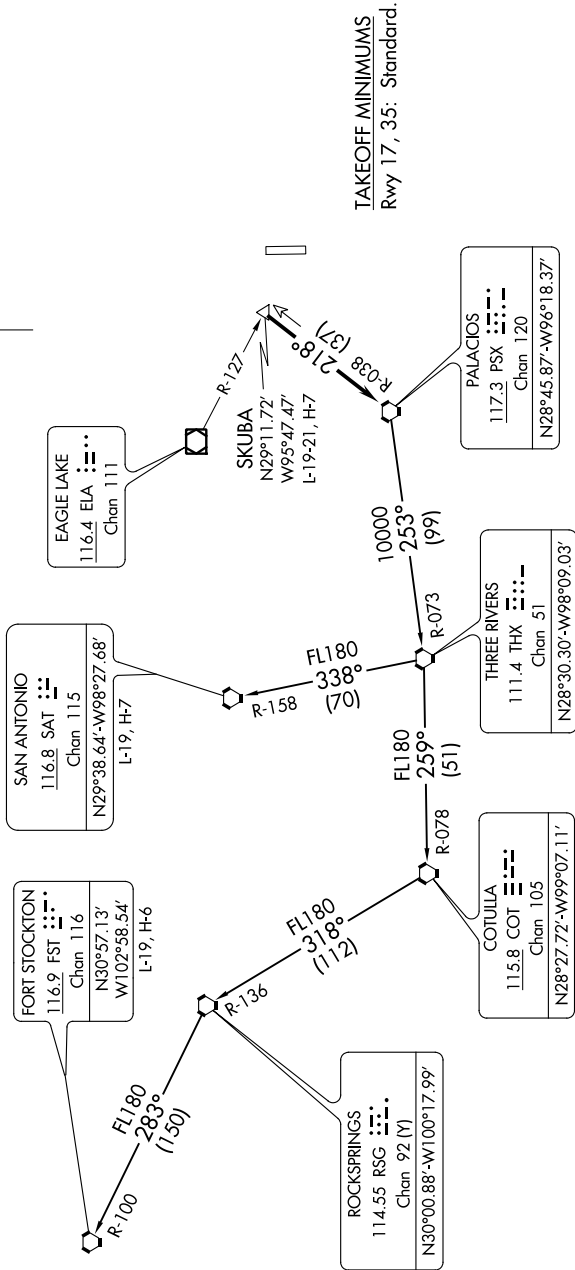

SC-5, 25 MAR 2021 to 22 APR 2021

ASOS 119.925  
CLNC DEL 125.2  
CTAF 123.0  
HOUSTON DEP CON 134.45 284.0

PALACIOS ONE DEPARTURE

TOP ALTITUDE:  
ASSIGNED BY ATC

(NARRATIVE ON FOLLOWING PAGE)

SC-5, 25 MAR 2021 to 22 APR 2021