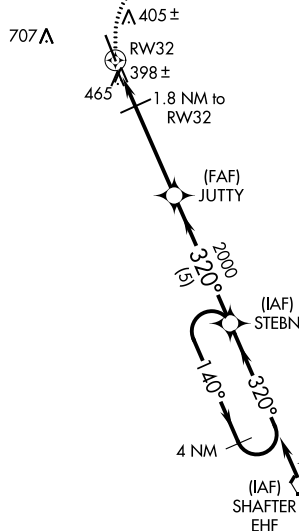

APP CRS 320°	Rwy Idg 5659
TDZE 313	Apt Elev 314

GPS RWY 32

DELANO MUNI (DLO)

⚠ NA Circling not authorized Southwest of Rwy 14-32. MISSED APPROACH: Climbing right turn to 3000 direct TTE VOR/DME and hold.

AWOS-3P
119.55

BAKERSFIELD APP CON ★
118.9

UNICOM
122.8 (CTAF) 0

NoPT for arrivals EHF VORTAC airway radials 123 CW 196

ELEV 314 **D** TDZE 313

MIRL Rwy 14-32 **0**
REIL Rwys 14 and 32

CATEGORY	A	B	C	D
S-32	720-1 407 (500-1)		720-1¼ 407 (500-1¼)	
CIRCLING	760-1 446 (500-1)	780-1 466 (500-1)	780-1½ 466 (500-1½)	880-2 566 (600-2)

SW-3, 25 MAR 2021 to 22 APR 2021

SW-3, 25 MAR 2021 to 22 APR 2021