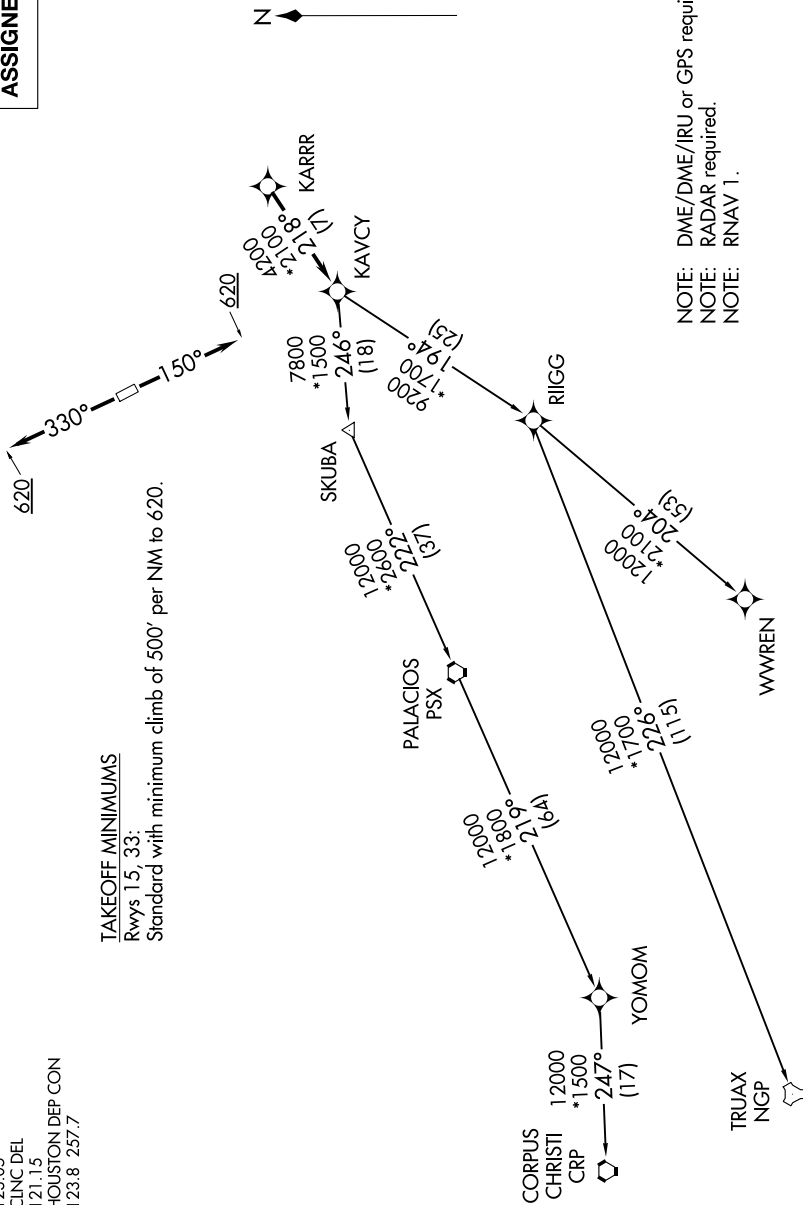

KARRR SIX DEPARTURE (RNAV)

**TOP ALTITUDE:
ASSIGNED BY ATC**

SC-5, 25 MAR 2021 to 22 APR 2021

CTAF 123.05
CLNC DEL 121.15
HOUSTON DEP CON 123.8 257.7

TAKEOFF MINIMUMS

Rwys 15, 33:

Standard with minimum climb of 500' per NM to 620.

(NARRATIVE ON FOLLOWING PAGE)

NOTE: Chart not to scale.