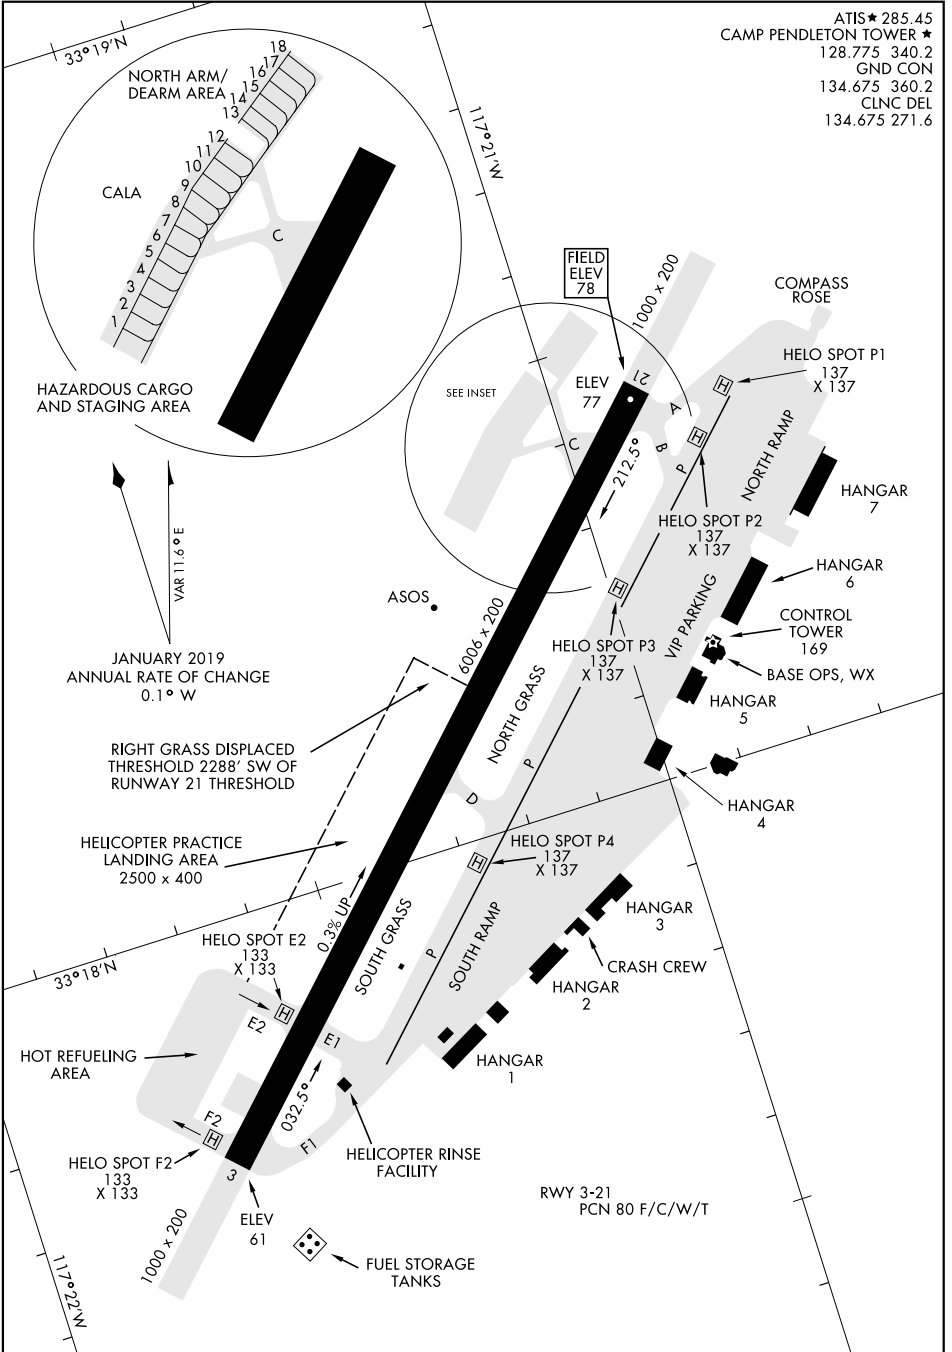

AIRPORT DIAGRAM

ATIS ★ 285.45
 CAMP PENDLETON TOWER ★
 128.775 340.2
 GND CON
 134.675 360.2
 CLNC DEL
 134.675 271.6

SW-3, 25 MAR 2021 to 22 APR 2021

SW-3, 25 MAR 2021 to 22 APR 2021

AIRPORT DIAGRAM