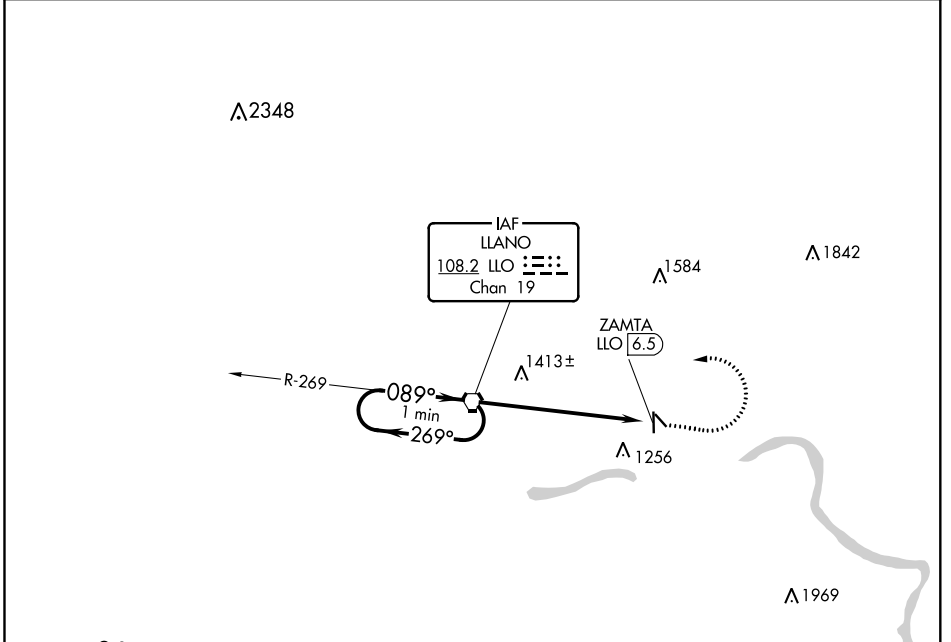

VORTAC LLO 108.2 Chan 19	APP CRS 089°	Rwy Idg TDZE Apt Elev	N/A N/A 1102
---------------------------------------	------------------------	-----------------------------	---

VOR-A
LLANO MUNI (A.QO)

⚠ Circling Rwy 13, 31 NA. Circling Rwy 35 NA at night. When local altimeter setting not received, use Burnt altimeter setting and increase all MDA 80 feet.

⚠ MISSED APPROACH: Climb to 2200 then climbing left turn to 3500 direct LLO VORTAC.

AWOS-3 119.425	HOUSTON CENTER 132.35 317.5	UNICOM 123.05 (CTAF) ①
--------------------------	---------------------------------------	---

CATEGORY	A	B	C	D	FAF to MAP 6.5 NM					
ⓐ CIRCLING	1720-1	618 (700-1)	NA		Knots	60	90	120	150	180
					Min:Sec	6:30	4:20	3:15	2:36	2:10

SC-3, 25 MAR 2021 to 22 APR 2021

SC-3, 25 MAR 2021 to 22 APR 2021