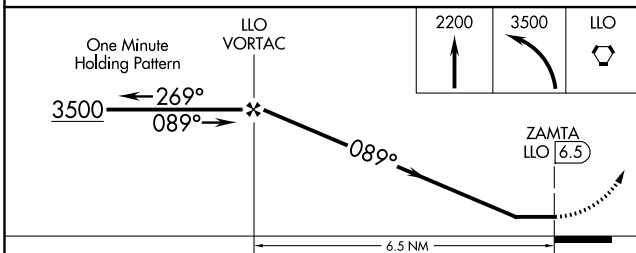

VORTAC LLO 108.2 Chan 19	APP CRS 089°	Rwy Idg TDZE Apt Elev	N/A N/A 1102
---------------------------------------	------------------------	-----------------------------	---

VOR-A
LLANO MUNI (A.QO)

⚠ Circling Rwy 13, 31 NA. Circling Rwy 35 NA at night. When local altimeter setting not received, use Burnt altimeter setting and increase all MDA 80 feet.

⚠ MISSED APPROACH: Climb to 2200 then climbing left turn to 3500 direct LLO VORTAC.

AWOS-3 119.425	HOUSTON CENTER 132.35 317.5	UNICOM 123.05 (CTAF) ①
--------------------------	---------------------------------------	---

CATEGORY	A	B	C	D	FAF to MAP 6.5 NM					
ⓐ CIRCLING	1720-1	618 (700-1)	NA		Knots	60	90	120	150	180
					Min:Sec	6:30	4:20	3:15	2:36	2:10

SC-3, 25 MAR 2021 to 22 APR 2021

SC-3, 25 MAR 2021 to 22 APR 2021