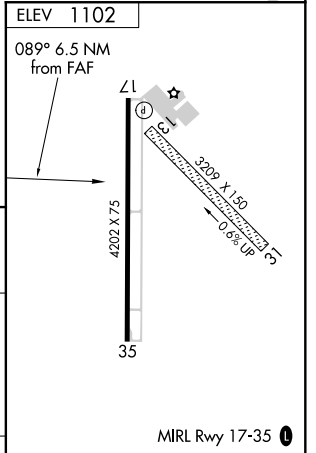

VORTAC LLO 108.2 Chan 19	APP CRS 089°	Rwy Idg TDZE Apt Elev	N/A N/A 1102
---------------------------------------	------------------------	-----------------------------	---

VOR-A
LLANO MUNI (A.QO)

⚠ Circling Rwy 13, 31 NA. Circling Rwy 35 NA at night. When local altimeter setting not received, use Burnt altimeter setting and increase all MDA 80 feet.

⚠ MISSED APPROACH: Climb to 2200 then climbing left turn to 3500 direct LLO VORTAC.

AWOS-3 119.425	HOUSTON CENTER 132.35 317.5	UNICOM 123.05 (CTAF) ①
--------------------------	---------------------------------------	---

CATEGORY	A	B	C	D	FAF to MAP 6.5 NM					
ⓐ CIRCLING	1720-1	618 (700-1)	NA		Knots	60	90	120	150	180
					Min:Sec	6:30	4:20	3:15	2:36	2:10

SC-3, 25 MAR 2021 to 22 APR 2021

SC-3, 25 MAR 2021 to 22 APR 2021