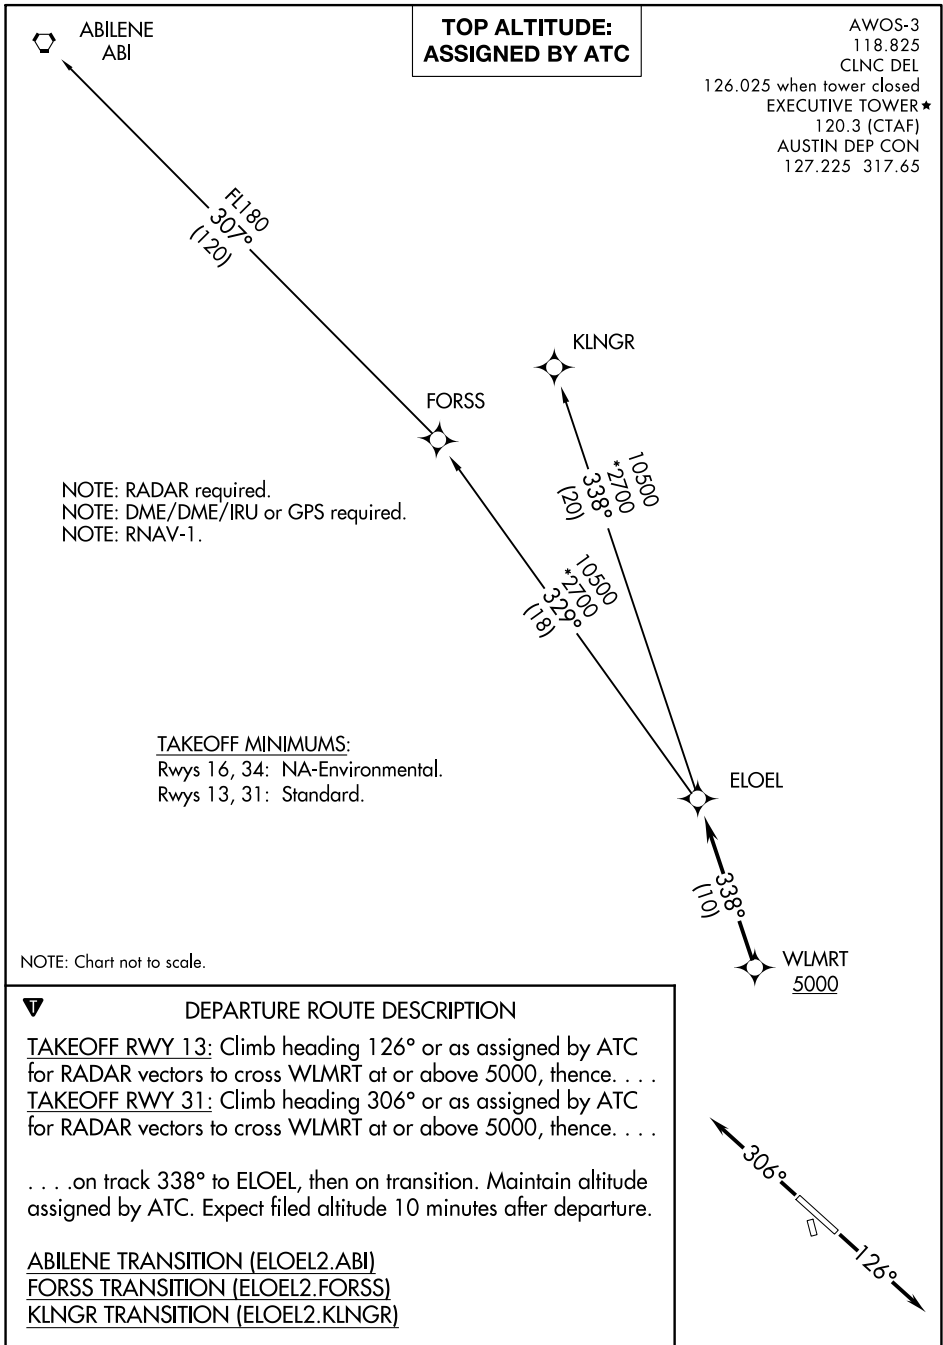

ELOEL TWO DEPARTURE (RNAV)

AUSTIN, TEXAS

SC-3, 25 MAR 2021 to 22 APR 2021

SC-3, 25 MAR 2021 to 22 APR 2021

ELOEL TWO DEPARTURE (RNAV)

(ELOEL2.ELOEL) 07DEC17

AUSTIN, TEXAS

AUSTIN EXECUTIVE (EDC)