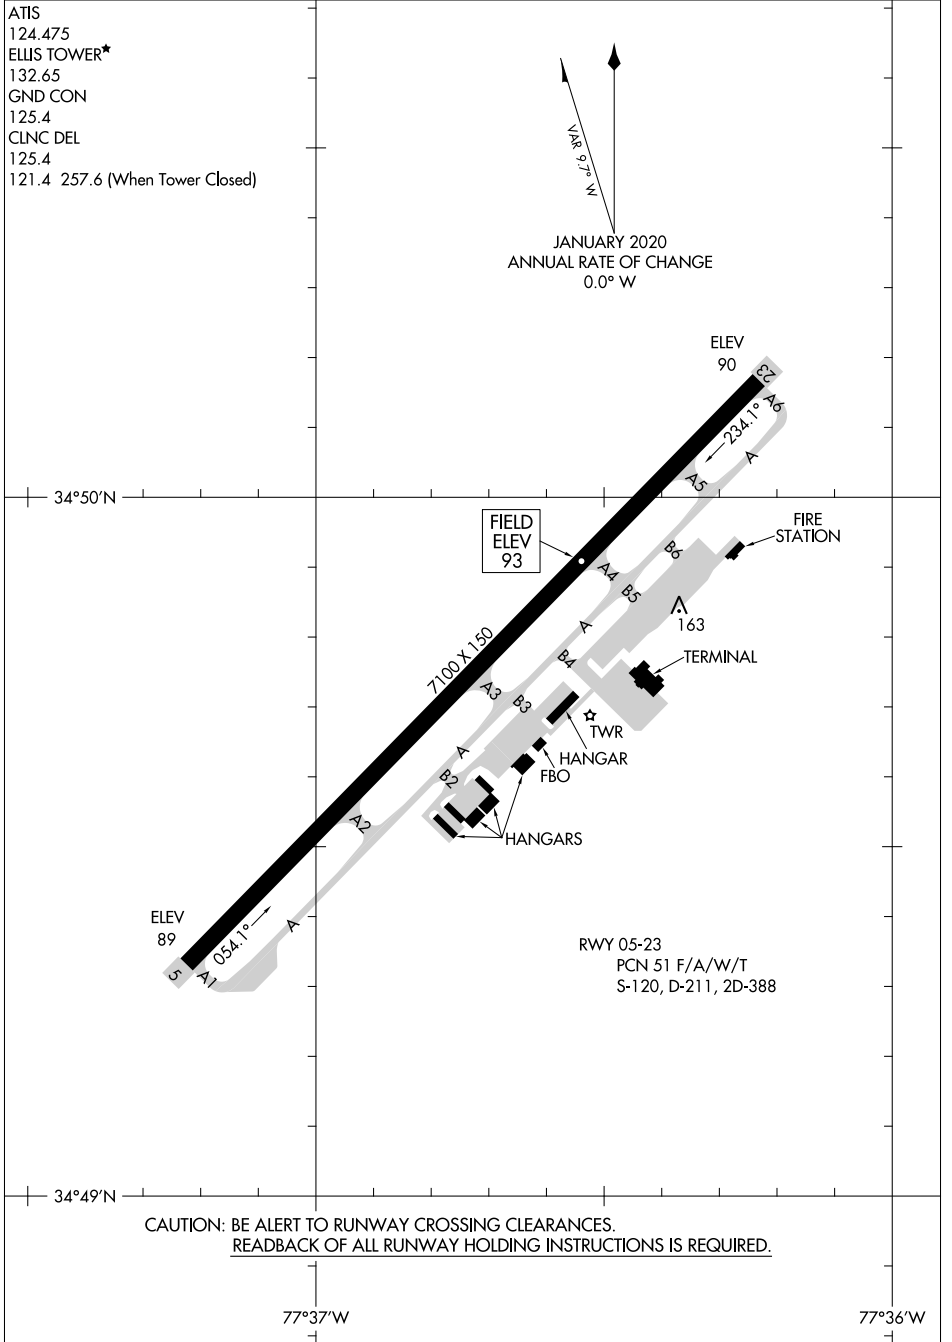

20086 **AIRPORT DIAGRAM** ALBERT J ELLIS/JACKSONVILLE (OAJ) JACKSONVILLE, NORTH CAROLINA

AL-5880 (FAA)

ATIS
124.475
ELLIS TOWER*
132.65
GND CON
125.4
CLNC DEL
125.4
121.4 257.6 (When Tower Closed)

MAG 91° W
JANUARY 2020
ANNUAL RATE OF CHANGE
0.0° W

SE-2, 25 MAR 2021 to 22 APR 2021

SE-2, 25 MAR 2021 to 22 APR 2021

CAUTION: BE ALERT TO RUNWAY CROSSING CLEARANCES.
READBACK OF ALL RUNWAY HOLDING INSTRUCTIONS IS REQUIRED.