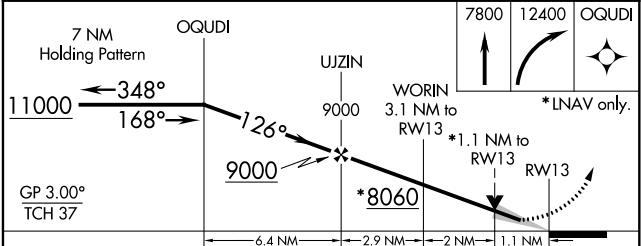

CATEGORY	A	B	C	D
LPV DA		7258-³/₄	200 (200-³/₄)	
LNAV/VNAV DA		7346-⁷/₈	288 (300-⁷/₈)	
LNAV MDA		7420-1	362 (400-1)	
C CIRCLING	7600-1 505 (600-1)	7640-1 545 (600-1)	7920-2½ 825 (900-2½)	8020-3 925 (1000-3)

SW-1, 25 MAR 2021 to 22 APR 2021

SW-1, 25 MAR 2021 to 22 APR 2021