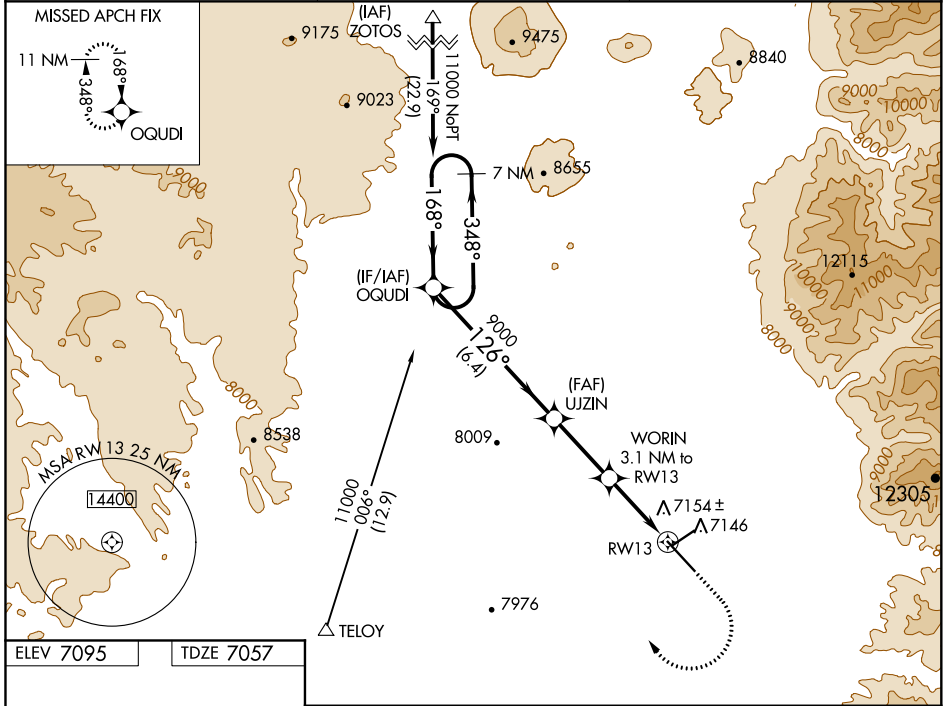

WAAS CH 97441 W13A	APP CRS 126°	Rwy ldg TDZE Apt Elev 8603 7057 7095
--	------------------------	--

RNAV (GPS) RWY 13

TAOS RGNL (SKX)

⚠ For uncompensated Baro-VNAV systems, LNAV/VNAV NA below -29°C (-20°F) or above 47°C (118°F).
DME/DME RNP-0.3 NA.

⚠ MISSED APPROACH: (Do not exceed 250K until OQUDI)
Climb to 7800 then climbing right turn to 12400 direct OQUDI and hold, continue climb-in-hold to 12400.

AWOS-3PT 132.975	ALBUQUERQUE CENTER 132.8 346.35	UNICOM 122.8 (CTAF) 0
----------------------------	---	---------------------------------

ELEV 7095	TDZE 7057
-----------	-----------

CATEGORY	A	B	C	D
LPV DA		7258- ³ / ₄	200 (200- ³ / ₄)	
LNAV/VNAV DA		7346- ⁷ / ₈	288 (300- ⁷ / ₈)	
LNAV MDA		7420-1	362 (400-1)	
C CIRCLING	7600-1 505 (600-1)	7640-1 545 (600-1)	7920-2½ 825 (900-2½)	8020-3 925 (1000-3)

SW-1, 25 MAR 2021 to 22 APR 2021

SW-1, 25 MAR 2021 to 22 APR 2021