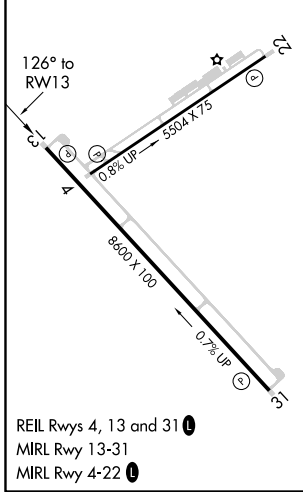

CATEGORY	A	B	C	D
LPV DA		7258-³/₄	200 (200-³/₄)	
LNAV/VNAV DA		7346-⁷/₈	288 (300-⁷/₈)	
LNAV MDA		7420-1	362 (400-1)	
C CIRCLING	7600-1 505 (600-1)	7640-1 545 (600-1)	7920-2½ 825 (900-2½)	8020-3 925 (1000-3)

SW-1, 25 MAR 2021 to 22 APR 2021

SW-1, 25 MAR 2021 to 22 APR 2021