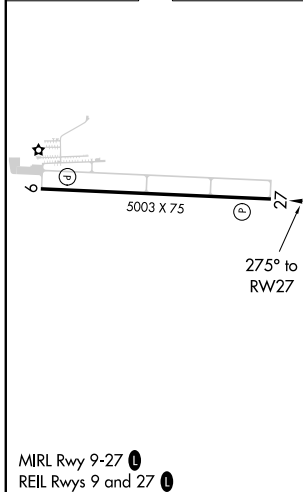

Procedure NA for arrivals at AJAYS on V221 southbound.

3000 01.6° (11.3)

AJAYS

MSA RWY 27 25 NM

2700