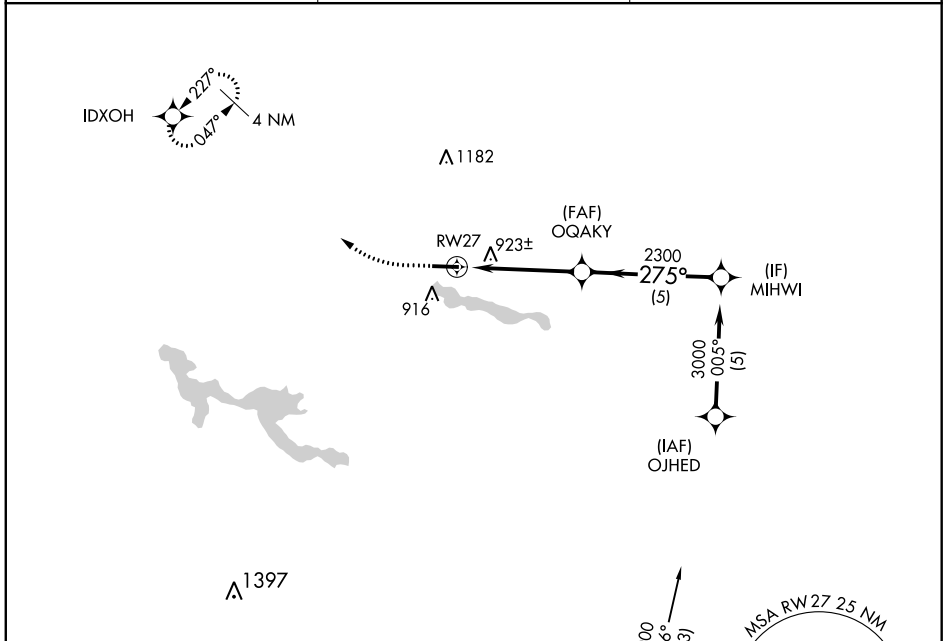

APP CRS 275°	Rwy Idg TDZE Apt Elev	5003 806 806
------------------------	-----------------------------	---

RNAV (GPS) RWY 27

HUNTINGTON MUNI (HHG)

RNP APCH.	MISSED APPROACH: Climb to 1700 then climbing right turn to 2600 direct IDXOH and hold.
Rwy 27 helicopter visibility reduction below 3/4 SM NA.	

AWOS-3PT 126.575	FORT WAYNE APP CON 127.2 284.6	UNICOM 122.8 (CTAF) 0
----------------------------	--	---------------------------------

ELEV 806	TDZE 806
----------	----------

Procedure NA for arrivals at AJAYS on V221 southbound.

3000 01.6° (11.3)

AJAYS

MSA RWY 27 25 NM

2700

CATEGORY	A	B	C	D
LNAV MDA	1200-1	394 (400-1)	1200-1 ¹ / ₈ 394 (400-1 ¹ / ₈)	1200-1 ¹ / ₄ 394 (400-1 ¹ / ₄)
CIRCLING	1300-1	494 (500-1)	1460-1 ³ / ₄ 654 (700-1 ³ / ₄)	1540-2 ¹ / ₄ 734 (800-2 ¹ / ₄)