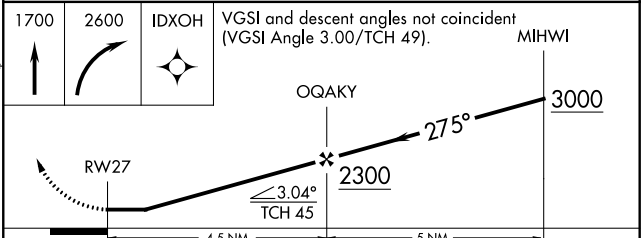

CATEGORY	A	B	C	D
LNAV MDA	1200-1	394 (400-1)	1200-1¹/₈ 394 (400-1¹/₈)	1200-1¹/₄ 394 (400-1¹/₄)
CIRCLING	1300-1	494 (500-1)	1460-1³/₄ 654 (700-1³/₄)	1540-2¹/₄ 734 (800-2¹/₄)

EC-2, 25 MAR 2021 to 22 APR 2021

EC-2, 25 MAR 2021 to 22 APR 2021