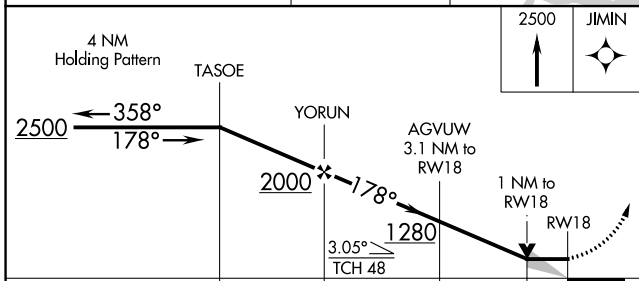

APP CRS	Rwy Idg	4999
178°	TDZE	255
	Apt Elev	255

RNAV (GPS) RWY 18

BLYTHEVILLE MUNI (HKA)

▼ DME/DME RNP-0.3 NA. When local altimeter setting not received, use Dyersburg altimeter setting and increase all MDAs 60 feet. VDP NA when using Dyersburg altimeter setting.

▲ MISSED APPROACH: Climb to 2500 direct JIMIN and hold.

ASOS 135.025	MEMPHIS CENTER 134.65 316.15	UNICOM 123.05 (CTAF) 0
------------------------	--	----------------------------------

CATEGORY	A	B	C	D
LNAV MDA	620-1	365 (400-1)		NA
CIRCLING	760-1 505 (600-1)	780-1 525 (600-1)		NA