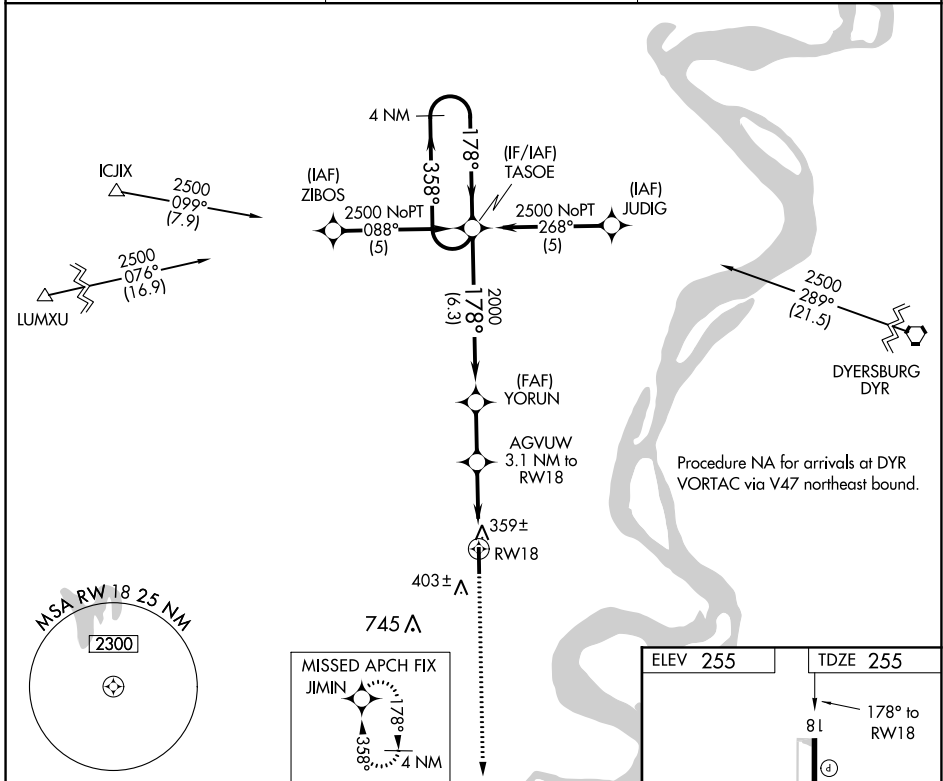

APP CRS	Rwy Idg	4999
178°	TDZE	255
	Apt Elev	255

RNAV (GPS) RWY 18

BLYTHEVILLE MUNI (HKA)

▼ DME/DME RNP-0.3 NA. When local altimeter setting not received, use Dyersburg altimeter setting and increase all MDAs 60 feet. VDP NA when using Dyersburg altimeter setting.

▲ MISSED APPROACH: Climb to 2500 direct JIMIN and hold.

ASOS 135.025	MEMPHIS CENTER 134.65 316.15	UNICOM 123.05 (CTAF) 0
------------------------	--	----------------------------------

CATEGORY	A	B	C	D
LNAV MDA	620-1	365 (400-1)		NA
CIRCLING	760-1 505 (600-1)	780-1 525 (600-1)		NA

SC-1, 25 MAR 2021 to 22 APR 2021

SC-1, 25 MAR 2021 to 22 APR 2021