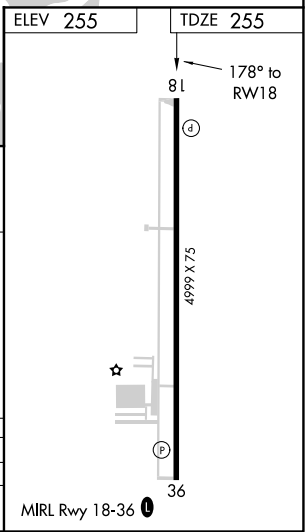

APP CRS	Rwy Idg	4999
178°	TDZE	255
	Apt Elev	255

RNAV (GPS) RWY 18

BLYTHEVILLE MUNI (HKA)

▼ DME/DME RNP-0.3 NA. When local altimeter setting not received, use Dyersburg altimeter setting and increase all MDAs 60 feet. VDP NA when using Dyersburg altimeter setting.

▲ MISSED APPROACH: Climb to 2500 direct JIMIN and hold.

ASOS 135.025	MEMPHIS CENTER 134.65 316.15	UNICOM 123.05 (CTAF) 0
------------------------	--	----------------------------------

CATEGORY	A	B	C	D
LNAV MDA	620-1	365 (400-1)		NA
CIRCLING	760-1 505 (600-1)	780-1 525 (600-1)		NA