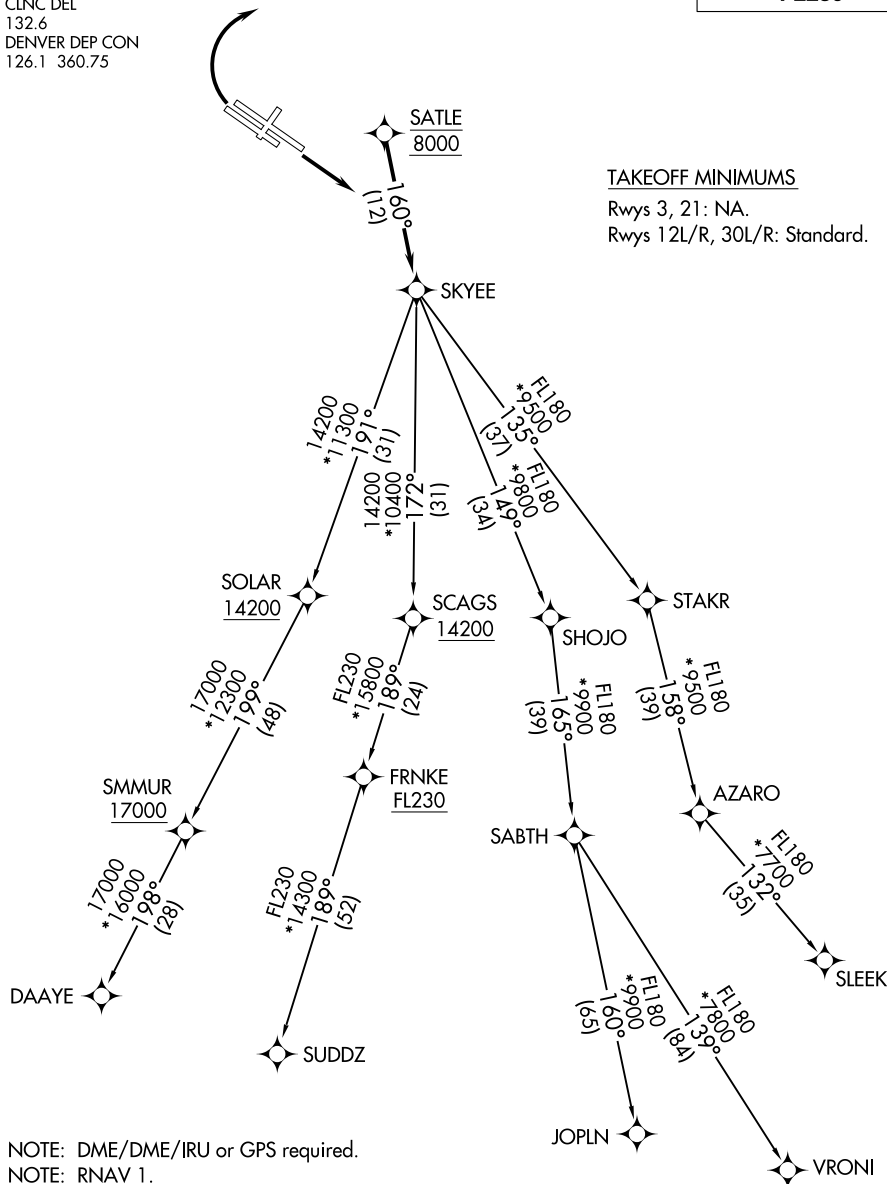

SKYEE ONE DEPARTURE (RNAV)

ATIS
126.25
CLNC DEL
132.6
DENVER DEP CON
126.1 360.75

**TOP ALTITUDE:
FL230**

TAKEOFF MINIMUMS

Rwys 3, 21: NA.
Rwys 12L/R, 30L/R: Standard.

NOTE: DME/DME/IRU or GPS required.
NOTE: RNAV 1.
NOTE: Turbojets only.
NOTE: RADAR required.

NOTE: Chart not to scale.

(NARRATIVE ON FOLLOWING PAGE)

SW-1, 25 MAR 2021 to 22 APR 2021

SW-1, 25 MAR 2021 to 22 APR 2021