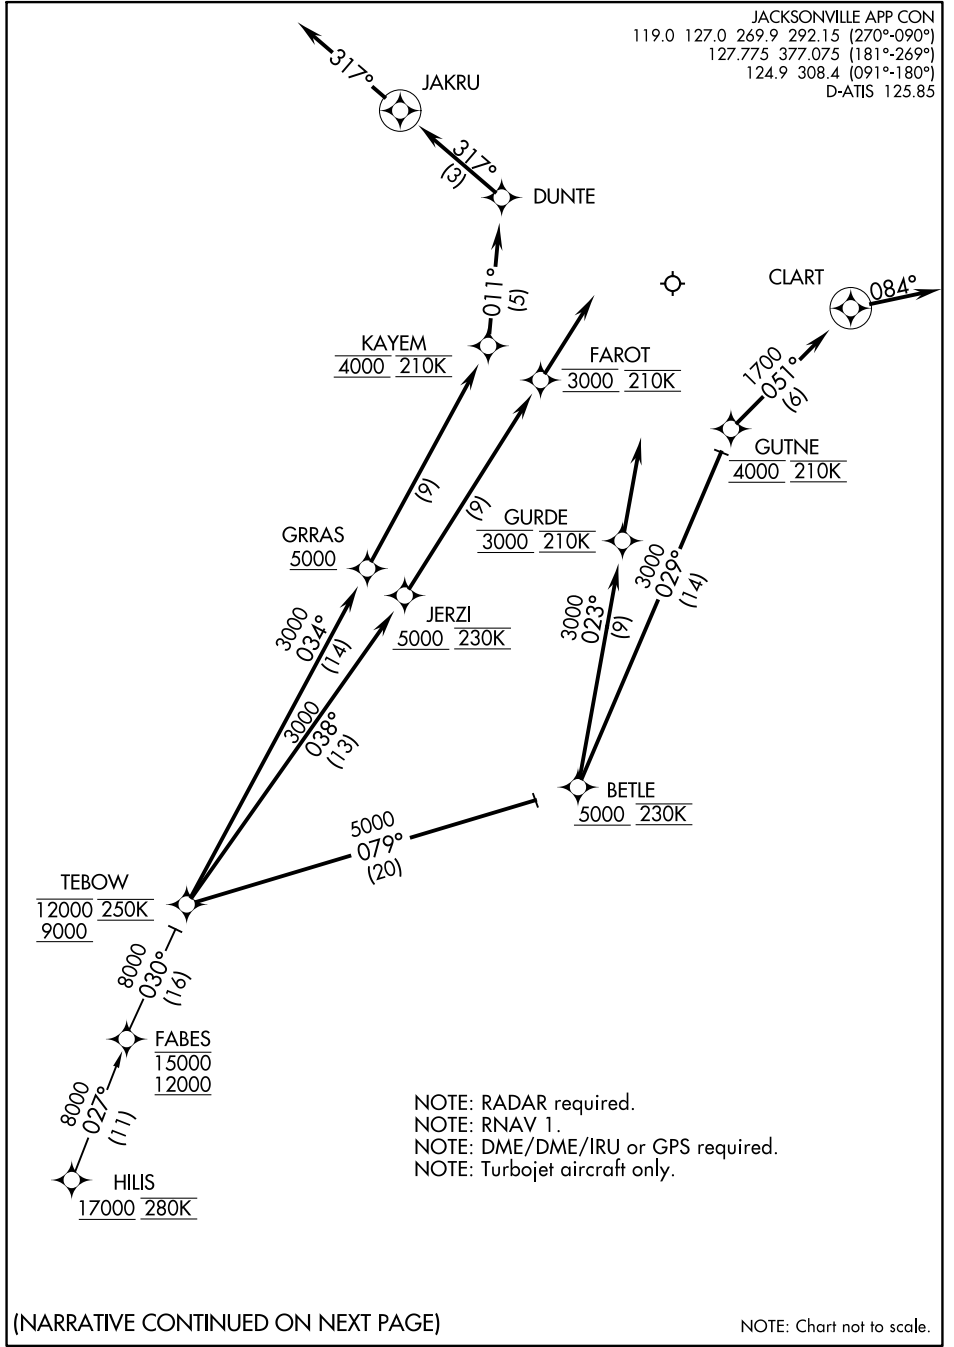

(TEBOW.TEBOW1) 18088

AL-5570 (FAA)

JACKSONVILLE INTL (JAX)
JACKSONVILLE, FLORIDA

TEBOW ONE ARRIVAL (RNAV)

JACKSONVILLE APP CON
119.0 127.0 269.9 292.15 (270°-090°)
127.775 377.075 (181°-269°)
124.9 308.4 (091°-180°)
D-ATIS 125.85

NOTE: RADAR required.
NOTE: RNAV 1.
NOTE: DME/DME/IRU or GPS required.
NOTE: Turbojet aircraft only.

(NARRATIVE CONTINUED ON NEXT PAGE)

NOTE: Chart not to scale.

TEBOW ONE ARRIVAL (RNAV)
(TEBOW.TEBOW1) 13NOV14

JACKSONVILLE, FLORIDA
JACKSONVILLE INTL (JAX)

SE-3, 25 MAR 2021 to 22 APR 2021

SE-3, 25 MAR 2021 to 22 APR 2021