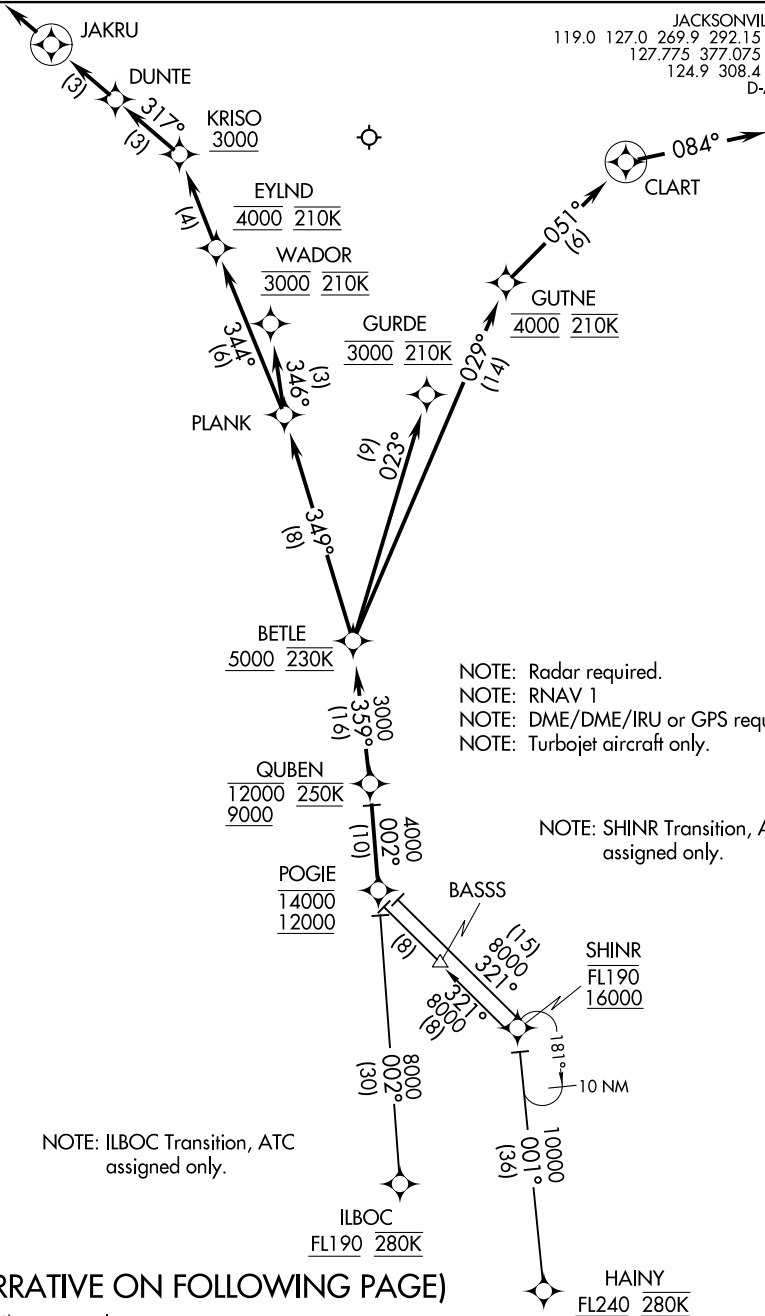

(QUBEN.QUBEN1) 18088

AL-5570 (FAA)

JACKSONVILLE INTL (JAX)
JACKSONVILLE, FLORIDA

QUBEN ONE ARRIVAL (RNAV)

JACKSONVILLE APP CON
119.0 127.0 269.9 292.15 (270°-090°)
127.775 377.075 (181°-269°)
124.9 308.4 (091°-180°)
D-ATIS 125.85

SE-3, 25 MAR 2021 to 22 APR 2021

SE-3, 25 MAR 2021 to 22 APR 2021

NOTE: Radar required.
NOTE: RNAV 1
NOTE: DME/DME/IRU or GPS required.
NOTE: Turbojet aircraft only.

NOTE: SHINR Transition, ATC assigned only.

NOTE: ILBOC Transition, ATC assigned only.

(NARRATIVE ON FOLLOWING PAGE)

NOTE: Chart not to scale.

QUBEN ONE ARRIVAL (RNAV)

(QUBEN.QUBEN1) 17OCT13

JACKSONVILLE, FLORIDA
JACKSONVILLE INTL (JAX)