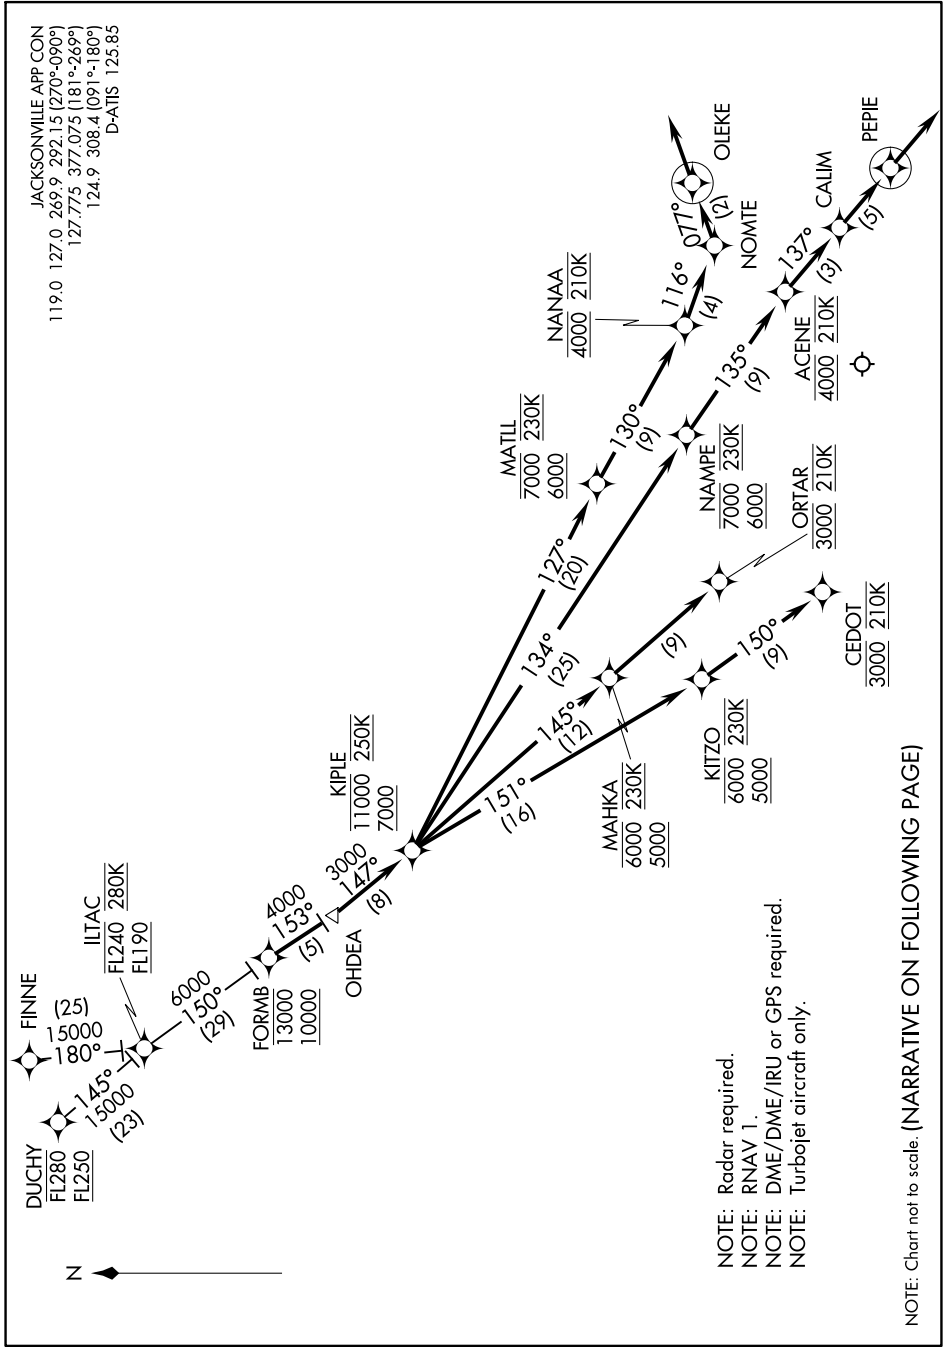

JACKSONVILLE APP CON
119.0 127.0 269.9 292.15 (Z70°-090°)
127.775 377.075 (181°-269°)
124.9 308.4 (091°-180°)
D-ATIS 125.85

SE-3, 25 MAR 2021 to 22 APR 2021

SE-3, 25 MAR 2021 to 22 APR 2021