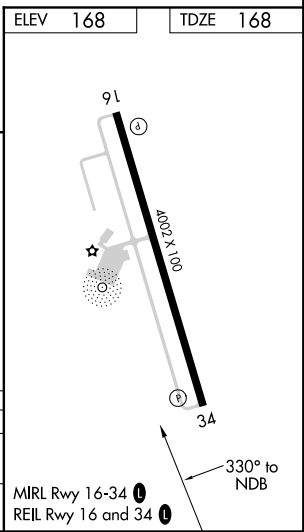

NDB BQP 329	APP CRS 330°	Rwy ldg TDZE Apt Elev	4002 168 168
-----------------------	------------------------	-----------------------------	---

NDB RWY 34

MOREHOUSE MEMORIAL (BQP)

⚠ When local altimeter setting not received, use Monroe altimeter setting and increase all MDA 60 feet and Cat C visibility ¼ mile.

⚠ NA MISSED APPROACH: Climb to 1000 then climbing right turn to 2000 direct BQP NDB and hold.

AWOS-3PT 118.375	MONROE APP CON ★ 126.9 307.9	UNICOM 122.8 (CTAF) 0
----------------------------	--	---------------------------------

CATEGORY	A	B	C	D
S-34	820-1 652 (700-1)		820-1¾ 652 (700-1¾)	NA
CIRCLING	820-1 652 (700-1)		820-1¾ 652 (700-1¾)	NA

NDB RWY 34

SC-4, 25 MAR 2021 to 22 APR 2021

SC-4, 25 MAR 2021 to 22 APR 2021