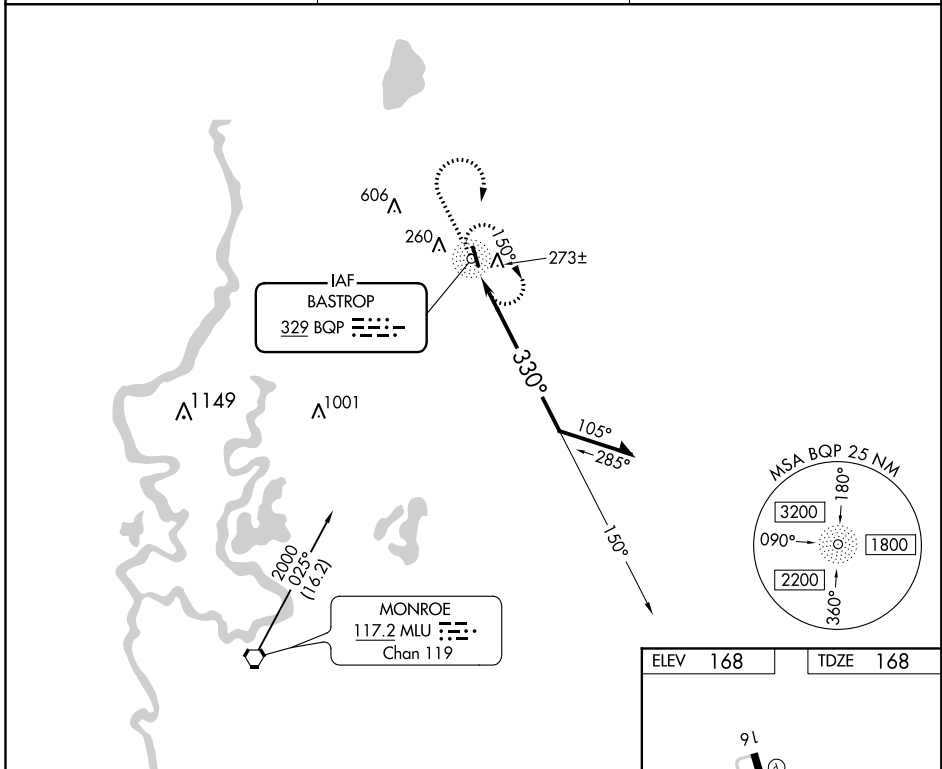

NDB BQP 329	APP CRS 330°	Rwy ldg TDZE Apt Elev	4002 168 168
-----------------------	------------------------	-----------------------------	---

NDB RWY 34

MOREHOUSE MEMORIAL (BQP)

⚠ When local altimeter setting not received, use Monroe altimeter setting and increase all MDA 60 feet and Cat C visibility ¼ mile.

⚠ NA MISSED APPROACH: Climb to 1000 then climbing right turn to 2000 direct BQP NDB and hold.

AWOS-3PT 118.375	MONROE APP CON ★ 126.9 307.9	UNICOM 122.8 (CTAF) 0
----------------------------	--	---------------------------------

CATEGORY	A	B	C	D
S-34	820-1 652 (700-1)		820-1¾ 652 (700-1¾)	NA
CIRCLING	820-1 652 (700-1)		820-1¾ 652 (700-1¾)	NA

NDB RWY 34

SC-4, 25 MAR 2021 to 22 APR 2021

SC-4, 25 MAR 2021 to 22 APR 2021