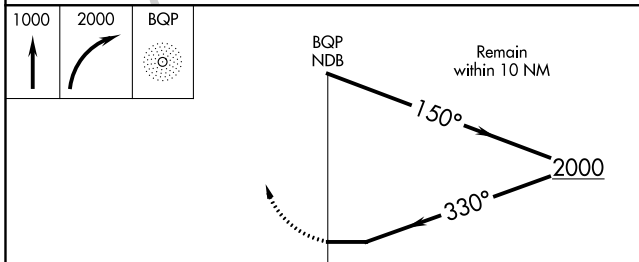

NDB BQP 329	APP CRS 330°	Rwy ldg TDZE Apt Elev	4002 168 168
-----------------------	------------------------	-----------------------------	---

NDB RWY 34

MOREHOUSE MEMORIAL (BQP)

⚠ When local altimeter setting not received, use Monroe altimeter setting and increase all MDA 60 feet and Cat C visibility ¼ mile.

⚠ NA MISSED APPROACH: Climb to 1000 then climbing right turn to 2000 direct BQP NDB and hold.

AWOS-3PT 118.375	MONROE APP CON ★ 126.9 307.9	UNICOM 122.8 (CTAF) 0
----------------------------	--	---------------------------------

CATEGORY	A	B	C	D
S-34	820-1 652 (700-1)		820-1¾ 652 (700-1¾)	NA
CIRCLING	820-1 652 (700-1)		820-1¾ 652 (700-1¾)	NA

NDB RWY 34

SC-4, 25 MAR 2021 to 22 APR 2021

SC-4, 25 MAR 2021 to 22 APR 2021