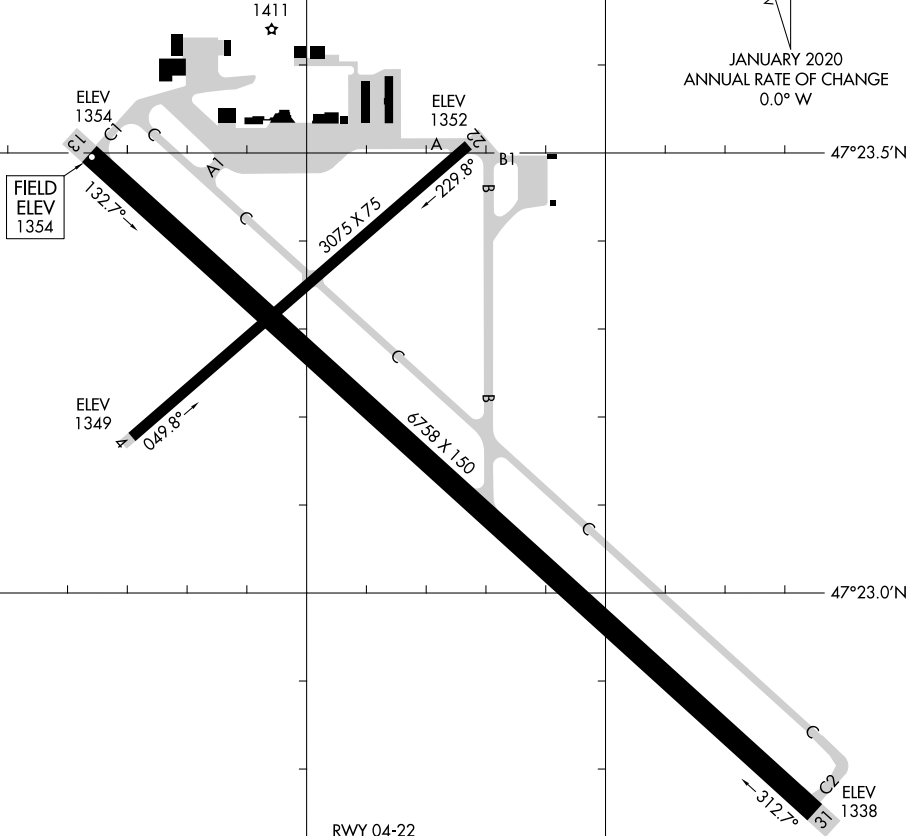

20086

AIRPORT DIAGRAM

AL-5159 (FAA)

RANGE RGNL (HIB)
HIBBING, MINNESOTA

ASOS
126.425
CTAF/UNICOM
123.000
CLNC DEL
127.4

D

JANUARY 2020
ANNUAL RATE OF CHANGE
0.0° W

RWY 04-22
PCN 3 F/B/Y/U
S-35, D-45
RWY 13-31
PCN 33 F/C/X/T
S-60, D-100, 2D-160

NC-1, 25 MAR 2021 to 22 APR 2021

NC-1, 25 MAR 2021 to 22 APR 2021

AIRPORT DIAGRAM

20086

HIBBING, MINNESOTA
RANGE RGNL (HIB)