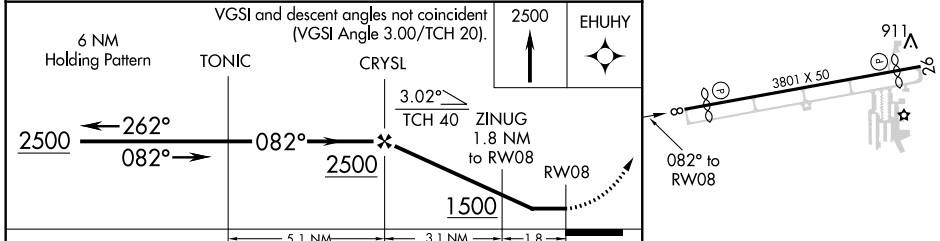

APP CRS	Rwy Idg	3441
082°	TDZE	887
	Apt Elev	887

RNAV (GPS) RWY 8

LAKE IN THE HILLS (3CK)

RNP APCH.	MISSED APPROACH: Climb to 2500 direct EHUHY and hold.
<p>▼ Obtain local altimeter setting on CTAF; when not received, use Chicago DuPage altimeter setting. Rwy 8 helicopter visibility reduction below 3/4 SM NA.</p> <p>▲ NA</p>	

CHICAGO APP CON 120.55 306.925	UNICOM 123.05 (CTAF) 0
--	----------------------------------

CATEGORY	A	B	C	D
LNAV MDA	1300-1	413 (500-1)	1300-1 1/8 413 (500-1 1/8)	NA
CHICAGO DUPAGE ALTIMETER SETTING MINIMUMS				
LNAV MDA	1360-1	473 (500-1)	1360-1 3/8 473 (500-1 3/8)	NA