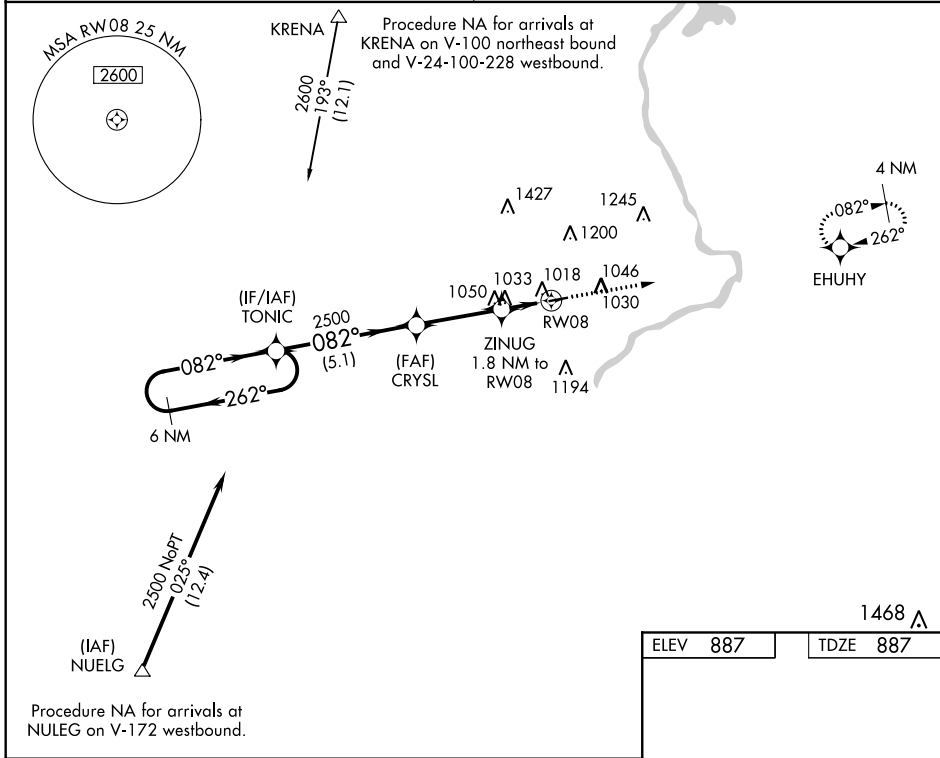

APP CRS	Rwy Idg	3441
082°	TDZE	887
	Apt Elev	887

RNAV (GPS) RWY 8

LAKE IN THE HILLS (3CK)

RNP APCH.	MISSED APPROACH: Climb to 2500 direct EHUHY and hold.
<p>▼ Obtain local altimeter setting on CTAF; when not received, use Chicago DuPage altimeter setting. Rwy 8 helicopter visibility reduction below 3/4 SM NA.</p> <p>▲ NA</p>	

CHICAGO APP CON 120.55 306.925	UNICOM 123.05 (CTAF) 0
--	----------------------------------

CATEGORY	A	B	C	D
LNAV MDA	1300-1	413 (500-1)	1300-1 1/8 413 (500-1 1/8)	NA
CHICAGO DUPAGE ALTIMETER SETTING MINIMUMS				
LNAV MDA	1360-1	473 (500-1)	1360-1 3/8 473 (500-1 3/8)	NA

IIRL Rwy 8-26 0

EC-3, 25 MAR 2021 to 22 APR 2021

EC-3, 25 MAR 2021 to 22 APR 2021