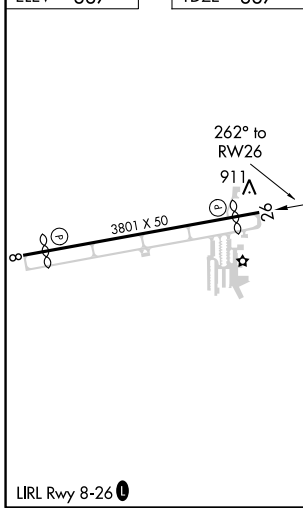

APP CRS 262°	Rwy Idg TDZE Apt Elev	3419 887 887
------------------------	-----------------------------	---

RNAV (GPS) RWY 26

LAKE IN THE HILLS (3CK)

RNP APCH.
 ▼ Rwy 26 helicopter visibility reduction below 3/4 SM NA.
 ▲ NA Obtain local altimeter setting on CTAF; when not received, use Chicago DuPage altimeter setting.

MISSED APPROACH: Climb to 1800 then climbing right turn to 2500 direct EHUHY and hold.

CHICAGO APP CON
120.55 306.925

UNICOM
123.05 (CTAF) 0

ELEV 887	TDZE 887
----------	----------

CATEGORY	A	B	C	D
LNAV MDA	1300-1	413 (500-1)	1300-1 1/4 413 (500-1 1/4)	NA
CHICAGO DUPAGE ALTIMETER SETTING				
LNAV MDA	1360-1	473 (500-1)	1360-1 3/8 473 (500-1 3/8)	NA