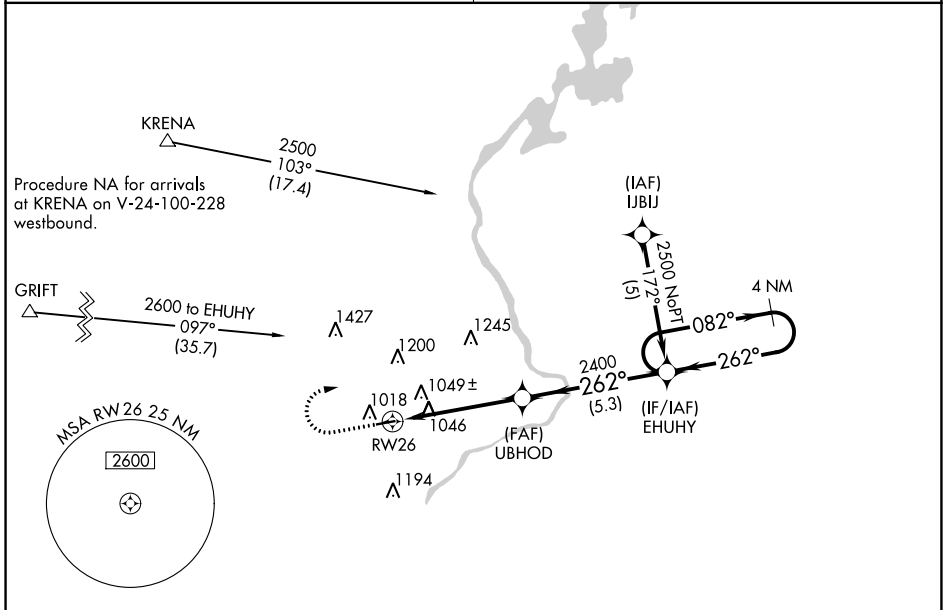

APP CRS 262°	Rwy Idg TDZE Apt Elev	3419 887 887
------------------------	-----------------------------	---

RNAV (GPS) RWY 26

LAKE IN THE HILLS (3CK)

RNP APCH.
 ▼ Rwy 26 helicopter visibility reduction below 3/4 SM NA.
 ▲ NA Obtain local altimeter setting on CTAF; when not received, use Chicago DuPage altimeter setting.

MISSED APPROACH: Climb to 1800 then climbing right turn to 2500 direct EHUHY and hold.

CHICAGO APP CON
120.55 306.925

UNICOM
123.05 (CTAF) 0

ELEV 887	TDZE 887
----------	----------

CATEGORY	A	B	C	D
LNAV MDA	1300-1	413 (500-1)	1300-1 1/4 413 (500-1 1/4)	NA
CHICAGO DUPAGE ALTIMETER SETTING				
LNAV MDA	1360-1	473 (500-1)	1360-1 3/8 473 (500-1 3/8)	NA

EC-3, 25 MAR 2021 to 22 APR 2021

EC-3, 25 MAR 2021 to 22 APR 2021