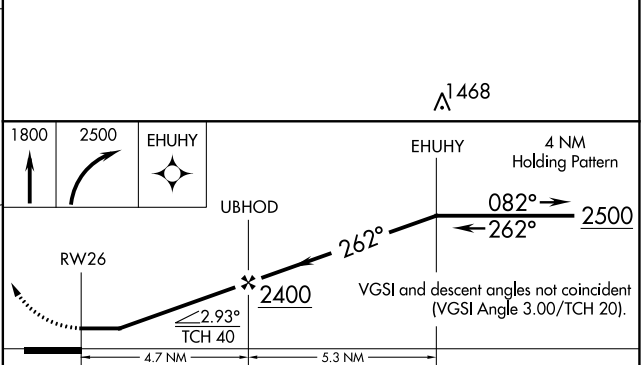

APP CRS 262°	Rwy Idg TDZE Apt Elev	3419 887 887
------------------------	-----------------------------	---

RNAV (GPS) RWY 26

LAKE IN THE HILLS (3CK)

RNP APCH.
 ▼ Rwy 26 helicopter visibility reduction below 3/4 SM NA.
 ▲ NA Obtain local altimeter setting on CTAF; when not received, use Chicago DuPage altimeter setting.

MISSED APPROACH: Climb to 1800 then climbing right turn to 2500 direct EHUHY and hold.

CHICAGO APP CON
120.55 306.925

UNICOM
123.05 (CTAF) 0

ELEV 887	TDZE 887
----------	----------

CATEGORY	A	B	C	D
LNAV MDA	1300-1	413 (500-1)	1300-1 1/4 413 (500-1 1/4)	NA
CHICAGO DUPAGE ALTIMETER SETTING				
LNAV MDA	1360-1	473 (500-1)	1360-1 3/8 473 (500-1 3/8)	NA