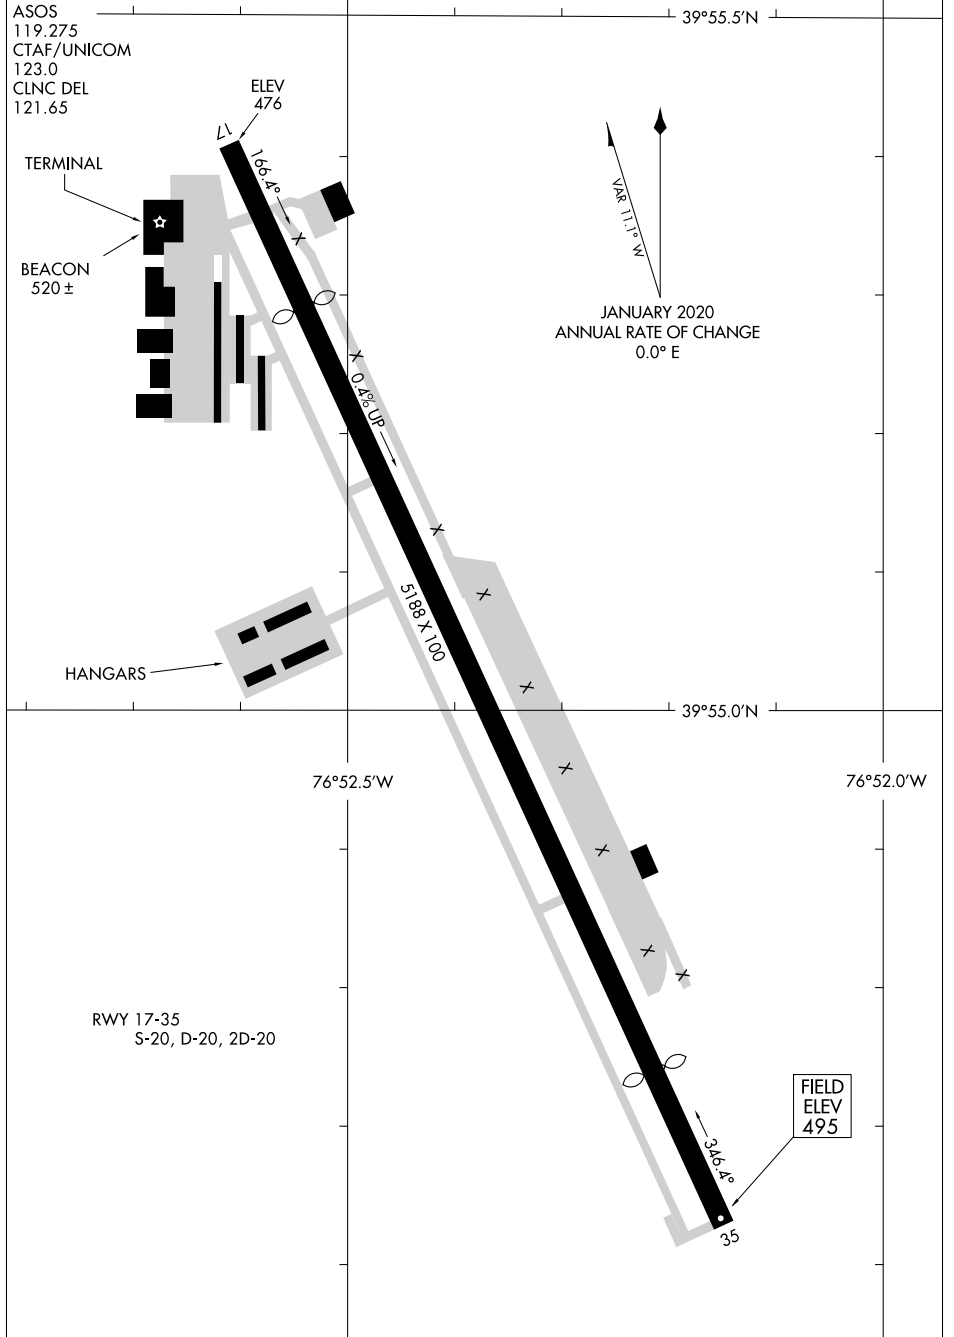

AIRPORT DIAGRAM

AL-5137 (FAA)

YORK (THV)
YORK, PENNSYLVANIA

NE-4, 25 MAR 2021 to 22 APR 2021

NE-4, 25 MAR 2021 to 22 APR 2021

AIRPORT DIAGRAM

YORK, PENNSYLVANIA
YORK (THV)