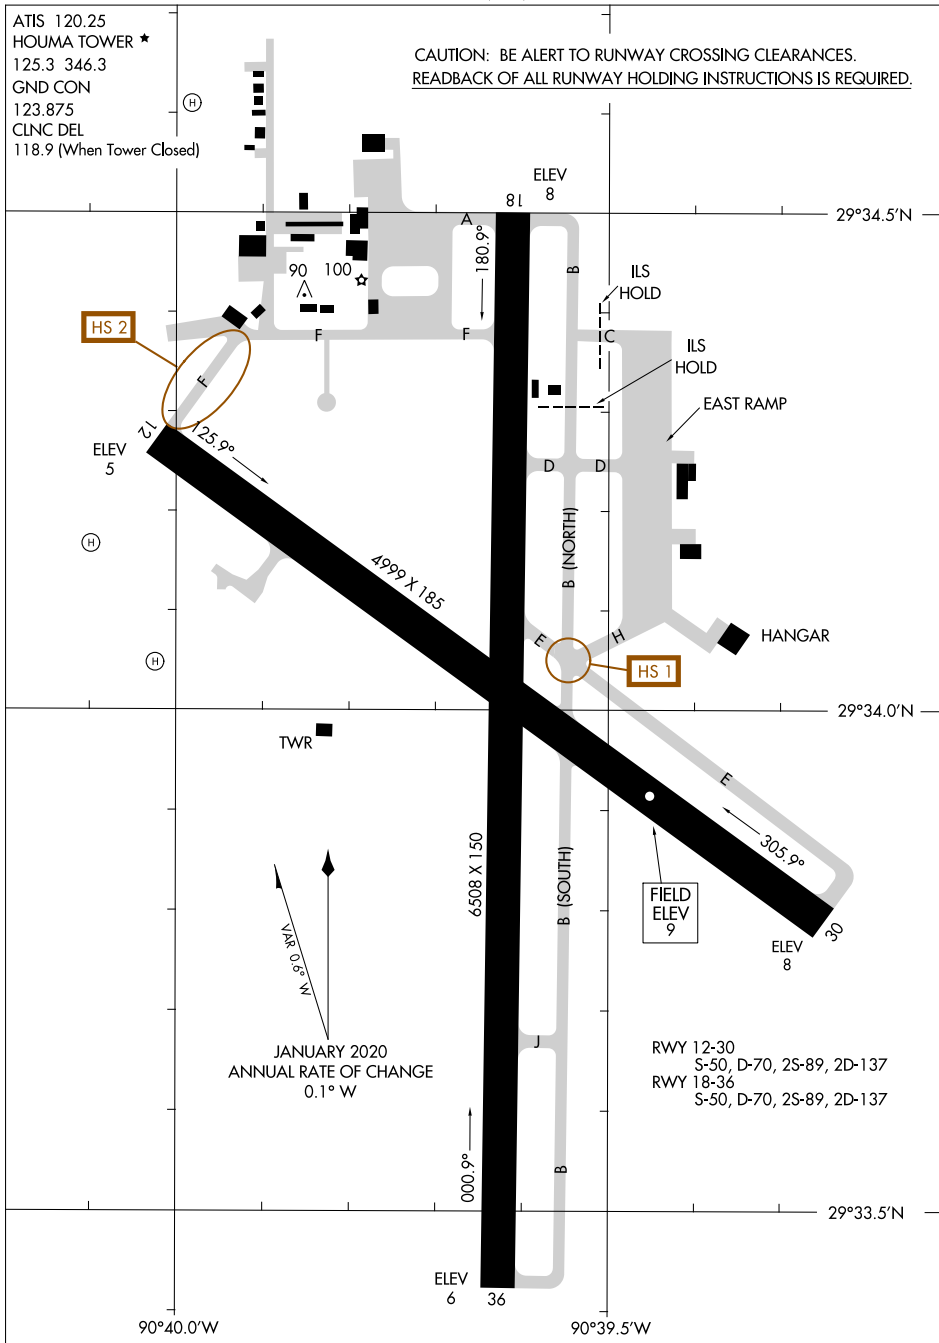

AIRPORT DIAGRAM

HOUMA-TERREBONNE (HUM)
HOUMA, LOUISIANA

AL-5037 (FAA)

CAUTION: BE ALERT TO RUNWAY CROSSING CLEARANCES.
READBACK OF ALL RUNWAY HOLDING INSTRUCTIONS IS REQUIRED.

ATIS 120.25
HOUMA TOWER ★
125.3 346.3
GND CON
123.875
CLNC DEL
118.9 (When Tower Closed)

SC-4, 25 MAR 2021 to 22 APR 2021

SC-4, 25 MAR 2021 to 22 APR 2021

AIRPORT DIAGRAM

HOUMA, LOUISIANA
HOUMA-TERREBONNE (HUM)