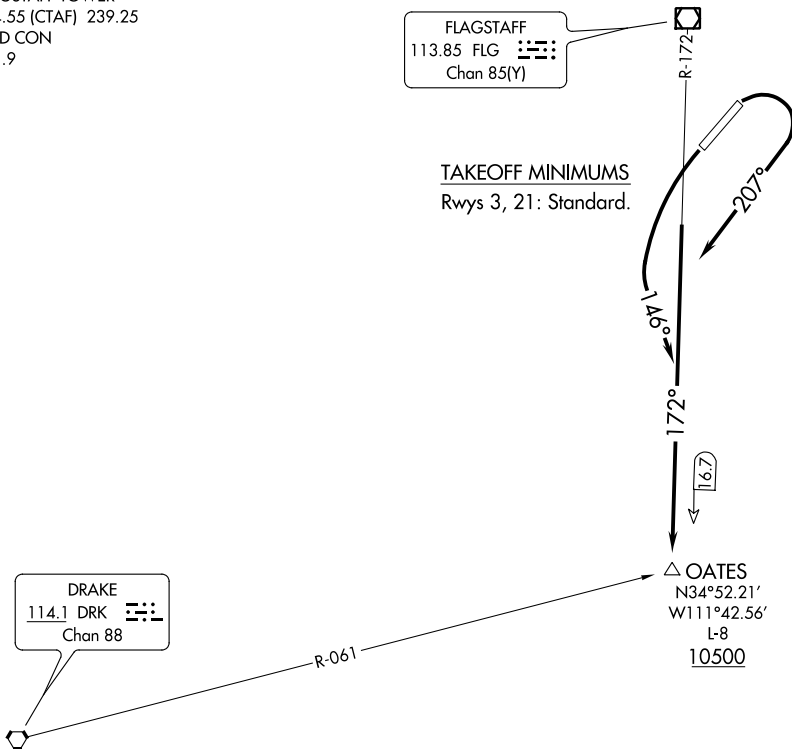

(FLG1.OATES) 17341

FLAGSTAFF ONE DEPARTURE

AL-5034 (FAA)

FLAGSTAFF PULLIAM (FLG)
FLAGSTAFF, ARIZONA

ATIS
125.8
PHOENIX DEP CON
126.375 236.775
FLAGSTAFF TOWER ★
134.55 (CTAF) 239.25
GND CON
121.9

**TOP ALTITUDE:
12000**

FLAGSTAFF
113.85 FLG 
Chan 85(Y)

TAKEOFF MINIMUMS
Rwys 3, 21: Standard.

DRAKE
114.1 DRK 
Chan 88

16.7

NOTE: Chart not to scale.

DEPARTURE ROUTE DESCRIPTION

TAKEOFF RUNWAY 3: Climbing right turn heading 207° and FLG R-172 to OATES INT, cross at or above 10500, thence. . . .

TAKEOFF RUNWAY 21: Climbing left turn heading 146° and FLG R-172 to OATES INT, cross at or above 10500, thence. . . .

. . . .as assigned by ATC, continue climb to MEA/MCA for direction of flight.

FLAGSTAFF ONE DEPARTURE
(FLG1.OATES) 07DEC17

FLAGSTAFF, ARIZONA
FLAGSTAFF PULLIAM (FLG)

SW-4, 25 MAR 2021 to 22 APR 2021

SW-4, 25 MAR 2021 to 22 APR 2021