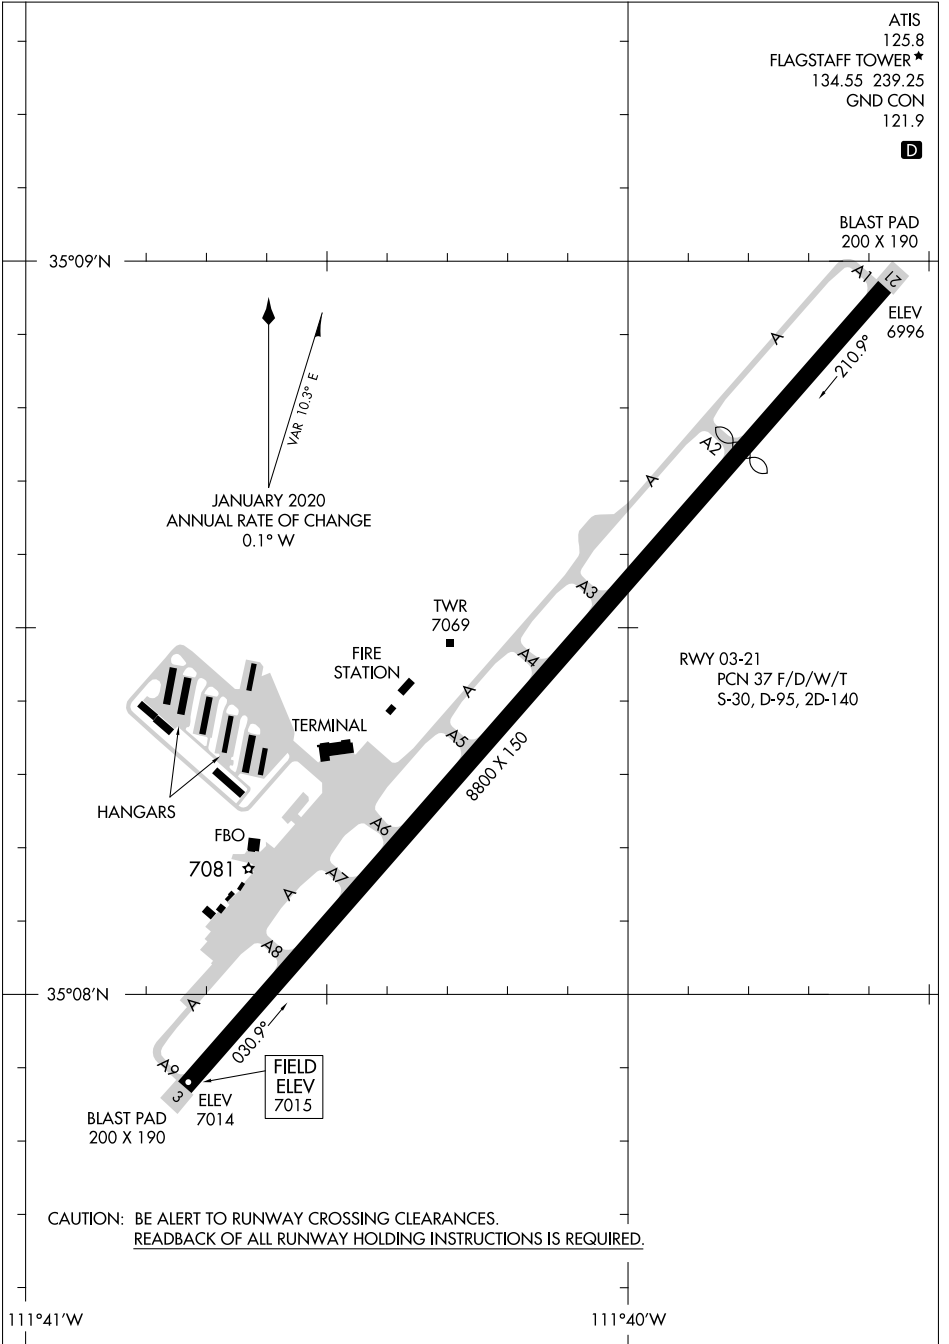

AIRPORT DIAGRAM

AL-5034 (FAA)

FLAGSTAFF PULLIAM (F'L G)
FLAGSTAFF, ARIZONA

SW-4, 25 MAR 2021 to 22 APR 2021

SW-4, 25 MAR 2021 to 22 APR 2021

AIRPORT DIAGRAM

FLAGSTAFF, ARIZONA
FLAGSTAFF PULLIAM (F'L G)