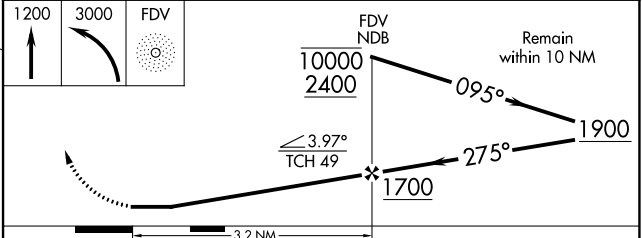

NDB FDV 529	APP CRS 275°	Rwy Idg TDZE Apt Elev	N/A N/A 38
-----------------------	------------------------	-----------------------------	---------------------------------------

NDB-A
NOME (OME)(PAOM)

<p>▼ Circling NA for Cats C and D north of Rwy 10-28. ☁ -34°C Helicopter visibility reduction below 1 SM NA. Night Landing: Rwy 21, NA.</p>	<p>MISSED APPROACH: Climb to 1200 then climbing left turn to 3000 direct FDV NDB and hold.</p>
-------------------------------------------------------------------------------------------------------------------------------------------------------------------------------------	-------------------------------------------------------------------------------------------------------

FAF to MAP 3.2 NM					
Knots	60	90	120	150	180
Min:Sec	3:12	2:08	1:36	1:17	1:04

CATEGORY	A	B	C	D
📻 CIRCLING	540-1	502 (600-1)	540-1½ 502 (600-1½)	700-2 662 (700-2)

AK, 25 FEB 2021 to 22 APR 2021

AK, 25 FEB 2021 to 22 APR 2021