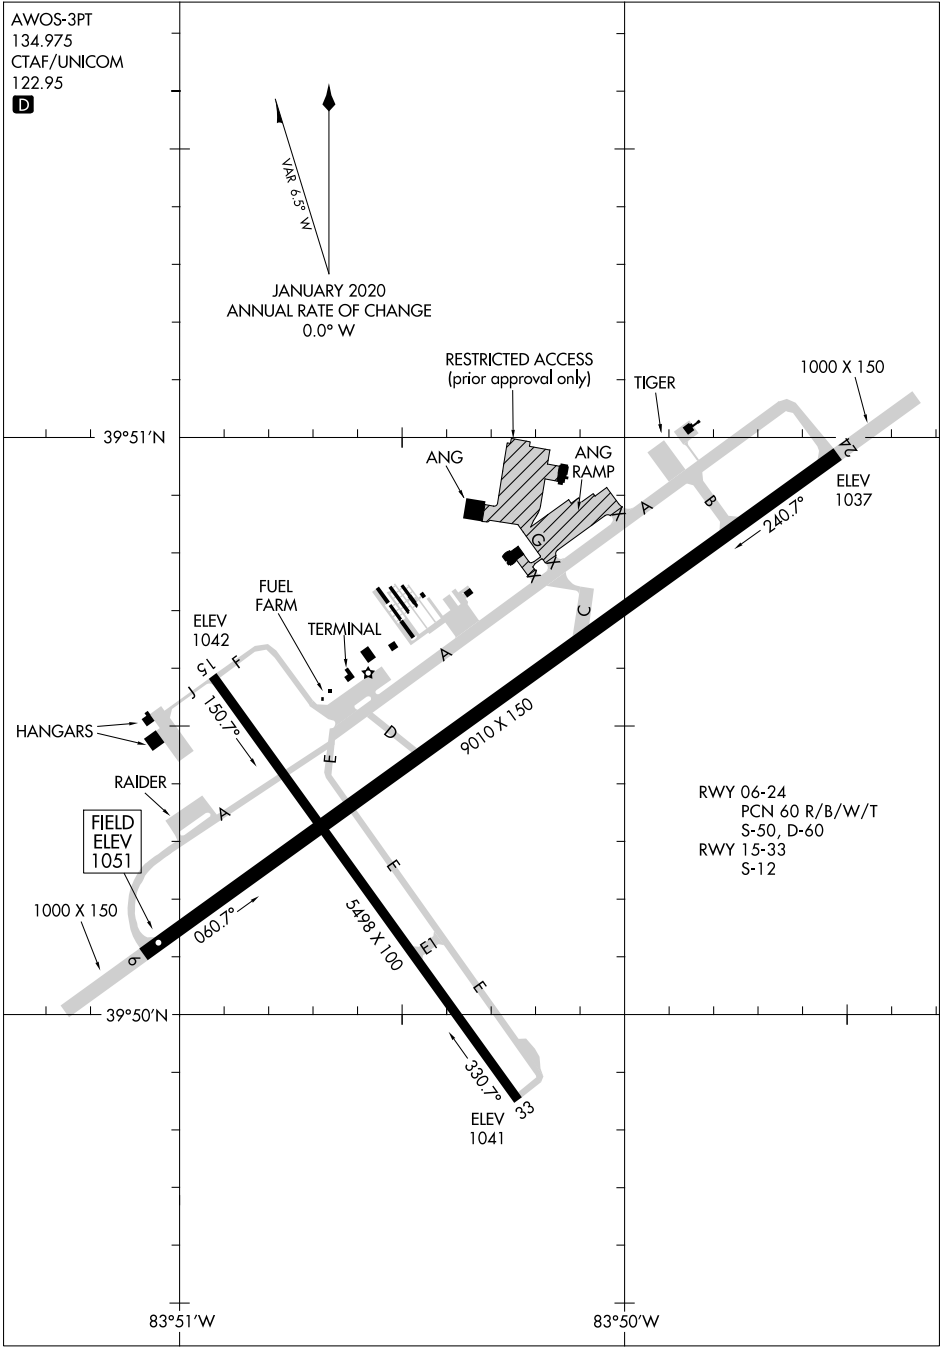

20310

# AIRPORT DIAGRAM

AL-958 (FAA)

SPRINGFIELD-BECKLEY MUNI (SGH)  
SPRINGFIELD, OHIO

AWOS-3PT  
134.975  
CTAF/UNICOM  
122.95

JANUARY 2020  
ANNUAL RATE OF CHANGE  
0.0° W

EC-2, 25 MAR 2021 to 22 APR 2021

EC-2, 25 MAR 2021 to 22 APR 2021

# AIRPORT DIAGRAM

20310

SPRINGFIELD, OHIO  
SPRINGFIELD-BECKLEY MUNI (SGH)