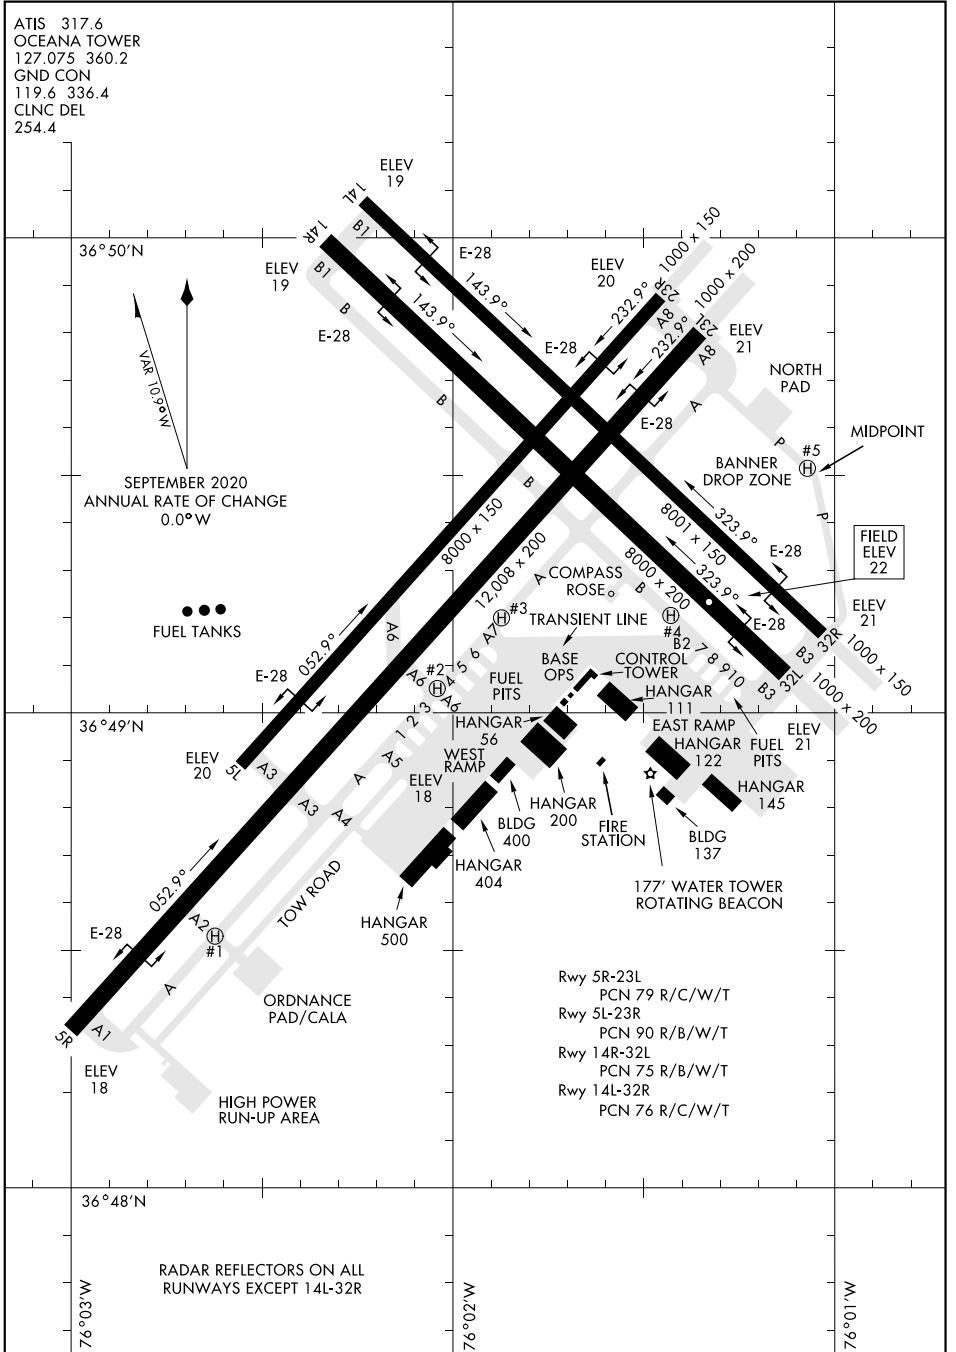

AIRPORT DIAGRAM

AFD-934 [USN]

VIRGINIA BEACH, VIRGINIA

ATIS 317.6
 OCEANA TOWER 127.075 360.2
 GND CON 119.6 336.4
 CLNC DEL 254.4

NE-3, 25 MAR 2021 to 22 APR 2021

NE-3, 25 MAR 2021 to 22 APR 2021

AIRPORT DIAGRAM