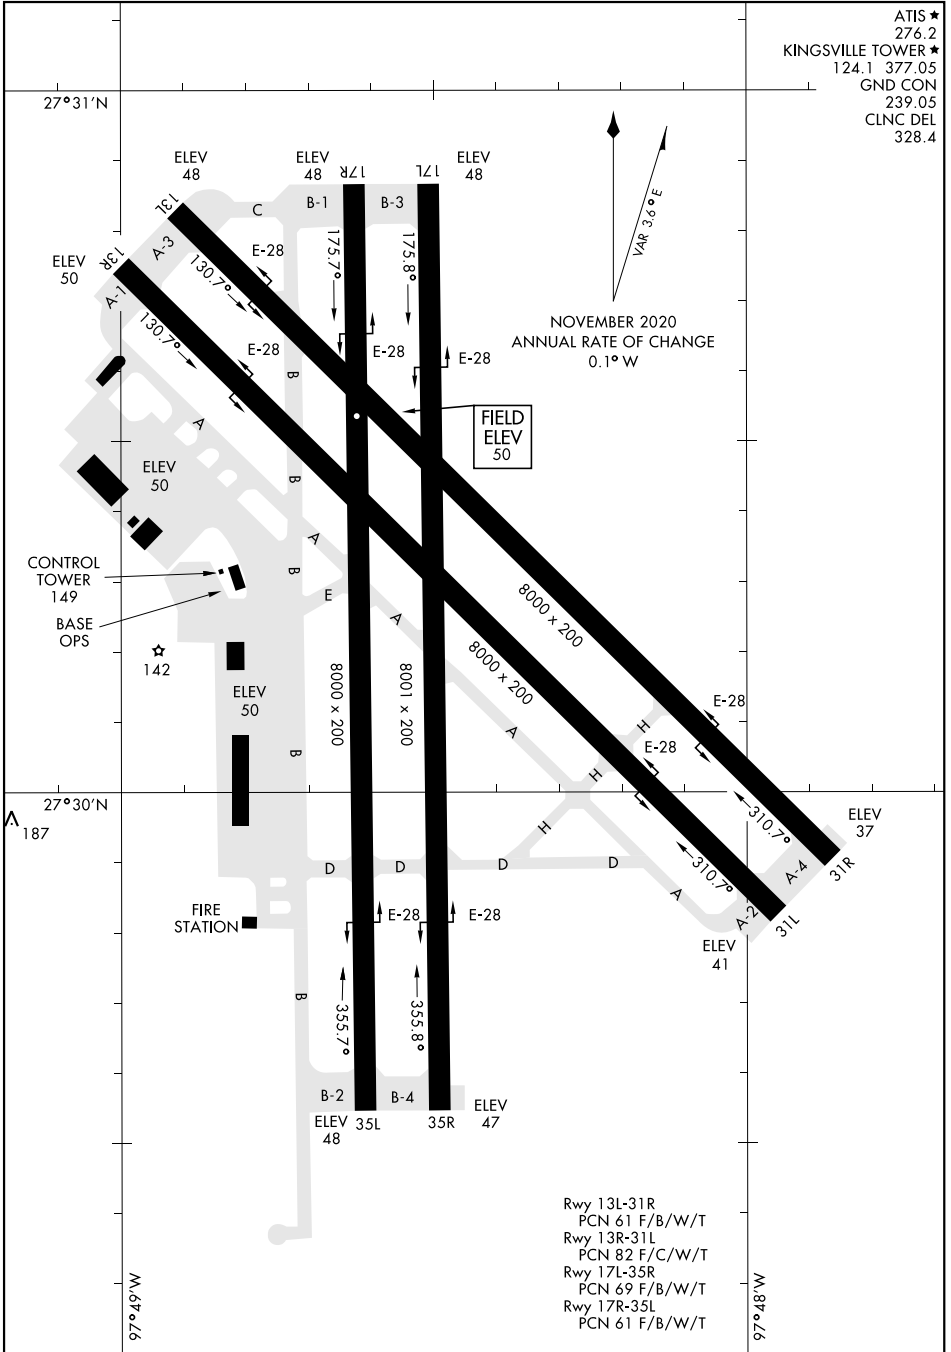

ATIS ★  
 276.2  
 KINGSVILLE TOWER ★  
 124.1 377.05  
 GND CON  
 239.05  
 CLNC DEL  
 328.4

SC-3, 25 MAR 2021 to 22 APR 2021

SC-3, 25 MAR 2021 to 22 APR 2021