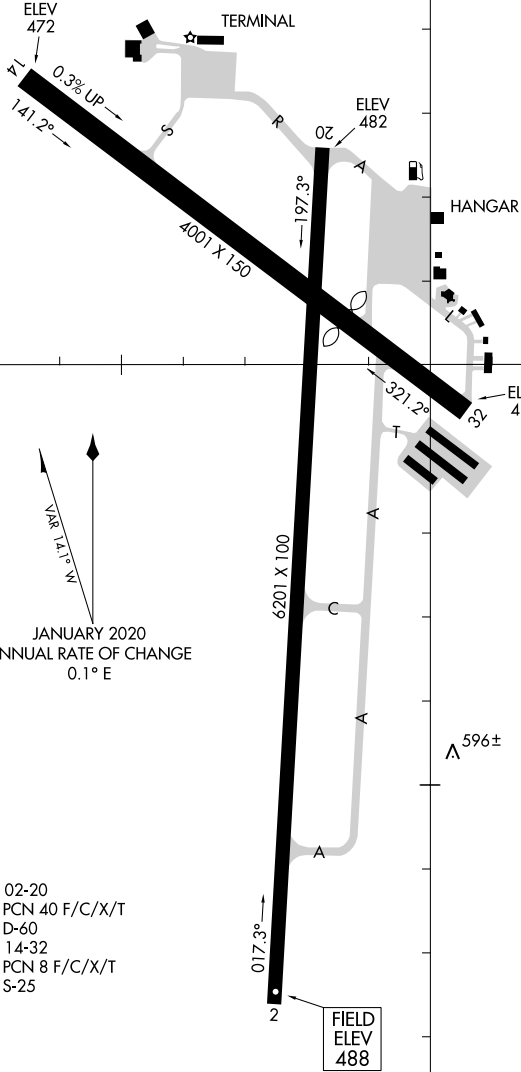

AIRPORT DIAGRAM

AL-868 (FAA)

DILLANT-HOPKINS (EEN)
KEENE, NEW HAMPSHIRE

AWOS-3PT
119.025
CTAF/UNICOM
123.0

NE-1, 25 MAR 2021 to 22 APR 2021

NE-1, 25 MAR 2021 to 22 APR 2021

AIRPORT DIAGRAM

KEENE, NEW HAMPSHIRE
DILLANT-HOPKINS (EEN)