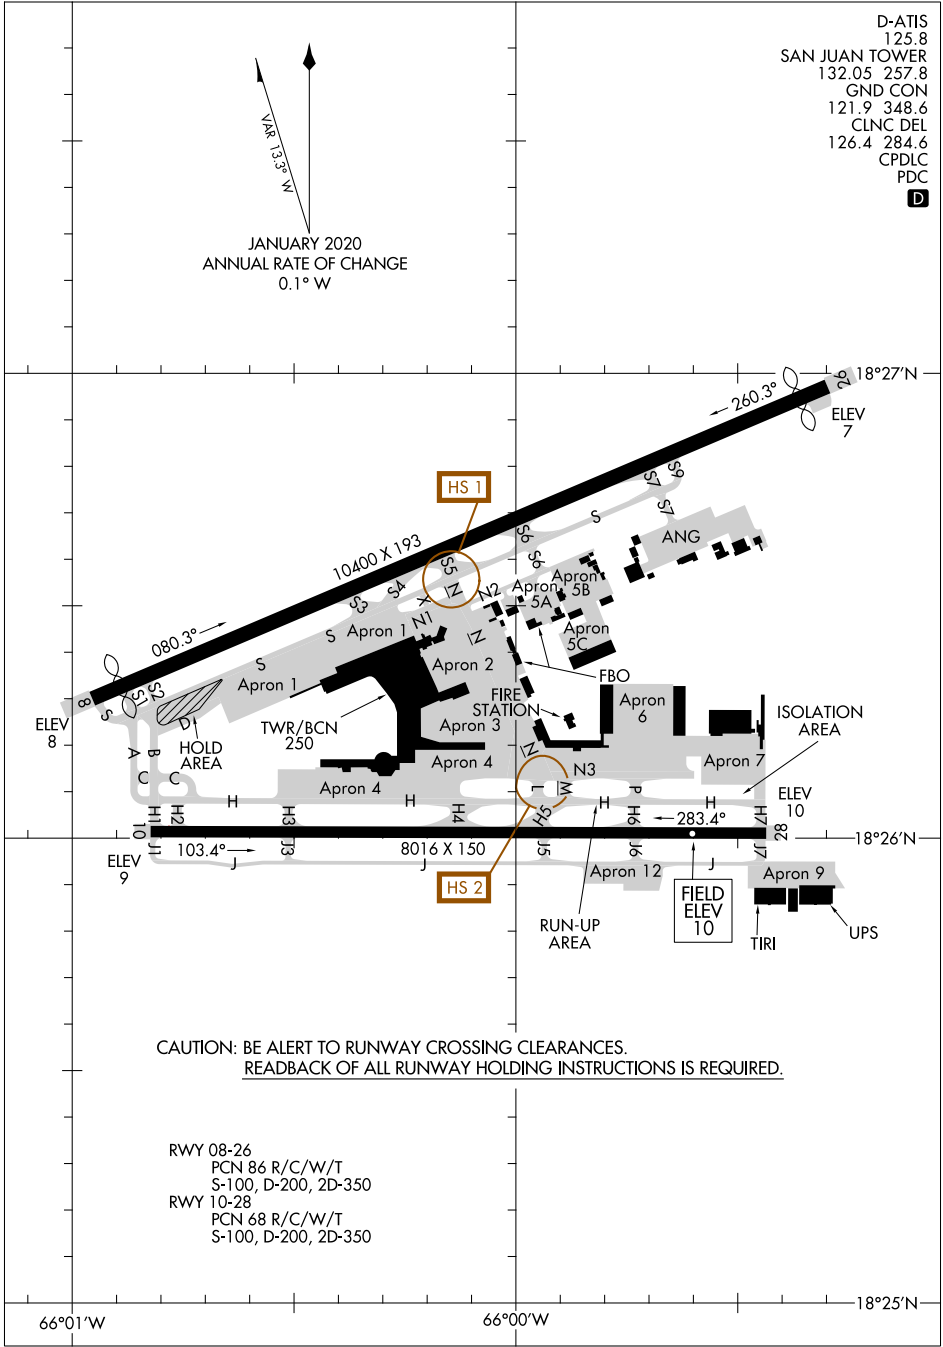

AIRPORT DIAGRAM

AL-784 (FAA)

LUIS MUNOZ MARIN INTL (SJU) (TJSJ)

SAN JUAN, PUERTO RICO

- D-ATIS 125.8
- SAN JUAN TOWER 132.05 257.8
- GND CON 121.9 348.6
- CLNC DEL 126.4 284.6
- CPDLC
- PDC

VAR 133° W

JANUARY 2020
ANNUAL RATE OF CHANGE
0.1° W

SE-3, 25 MAR 2021 to 22 APR 2021

SE-3, 25 MAR 2021 to 22 APR 2021

AIRPORT DIAGRAM

SAN JUAN, PUERTO RICO

LUIS MUNOZ MARIN INTL (SJU) (TJSJ)