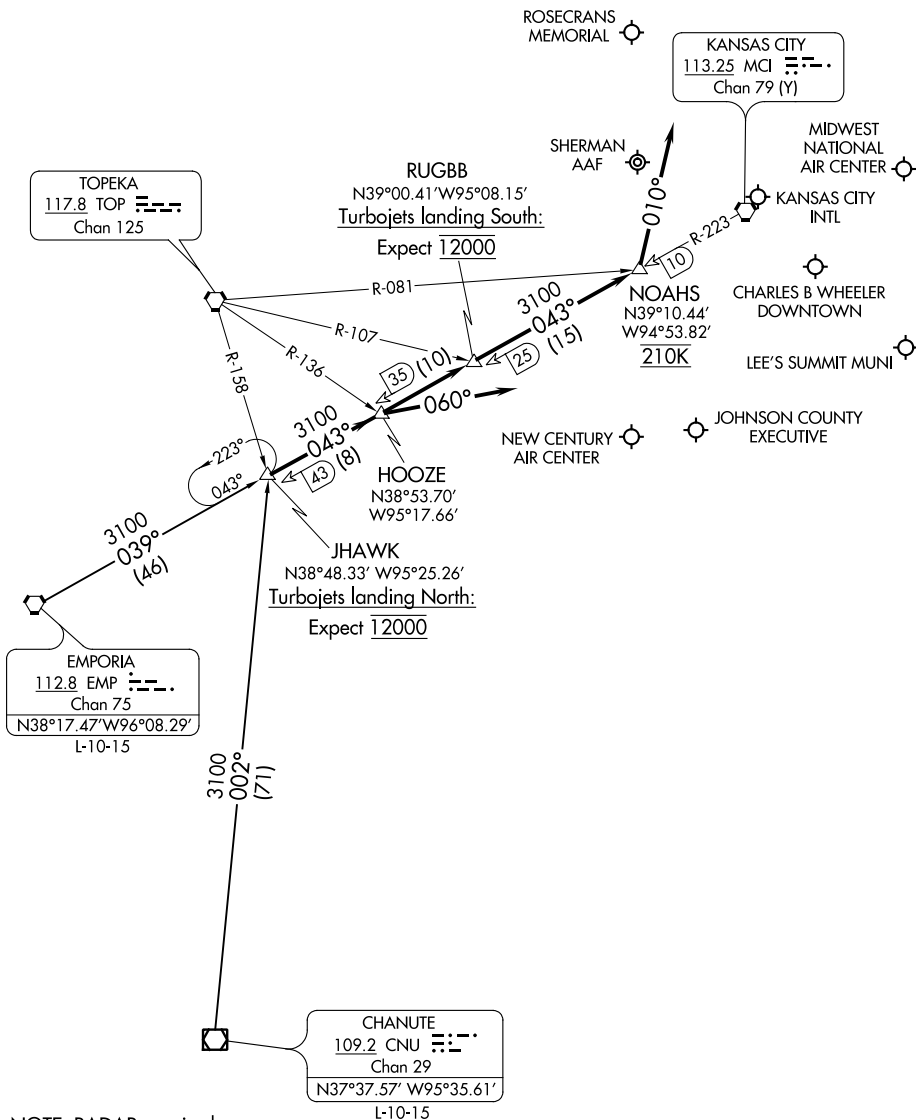

JHAWK SIX ARRIVAL

AL-780 (FAA)

KANSAS CITY, MISSOURI

MCI D-ATIS
128.375
KANSAS CITY APP CON
120.95 318.1

NC-3, 25 MAR 2021 to 22 APR 2021

NC-3, 25 MAR 2021 to 22 APR 2021

NOTE: RADAR required.

NOTE: Chart not to scale.

(NARRATIVE ON FOLLOWING PAGE)