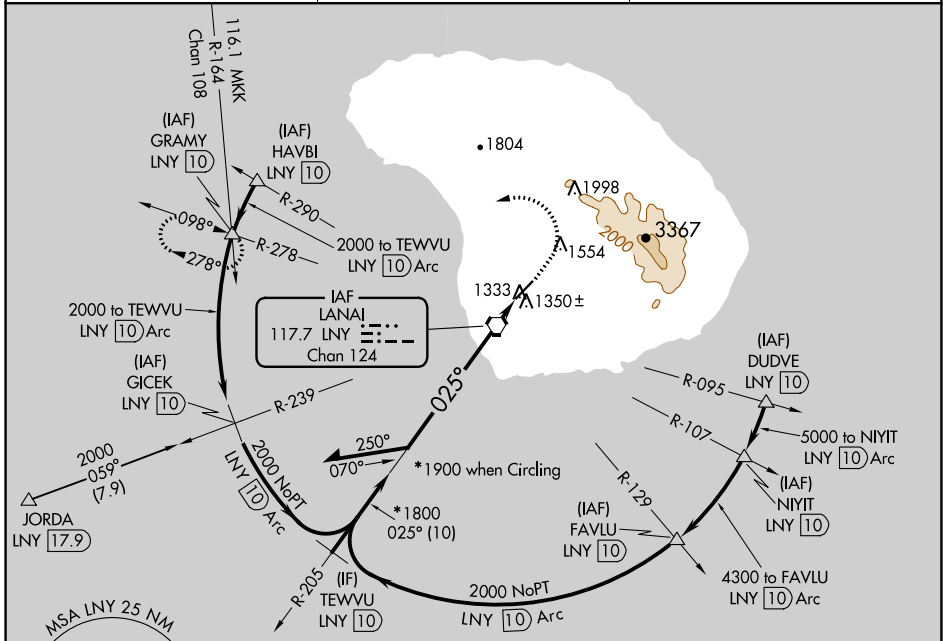

VORTAC LNY 117.7 Chan 124	APP CRS 025°	Rwy Idg TDZE Apt Elev	5000 1307 1308
---	------------------------	-----------------------------	---

VOR or TACAN RWY 3

LANAI (LNY)(PHNY)

▼ Circling Rwy 21 NA at night.

MISSED APPROACH: Climb to 1720 then climbing left turn to 3300 via heading 240° and LNY VORTAC R-278 to GRAMY INT/LNY 10 DME and hold.

AWOS-3P 118.375	HCF CENTER 119.3 307.1	CTAF 122.9
---------------------------	----------------------------------	----------------------

PAC, 25 FEB 2021 to 22 APR 2021

PAC, 25 FEB 2021 to 22 APR 2021

ELEV 1308	D TDZE 1307
-----------	--------------------