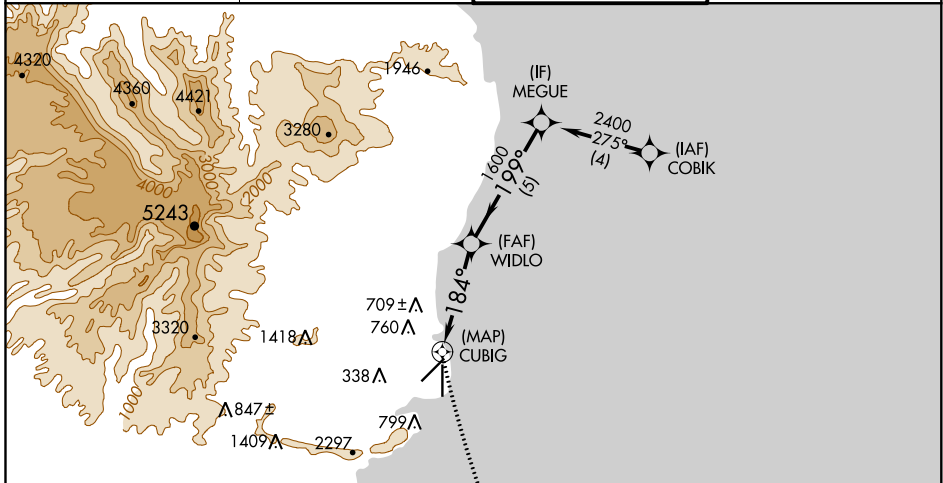

APP CRS 184°	Rwy Idg TDZE Apt Elev	6500 99 153

RNAV (GPS) RWY 17

LIHUE (LIH)(PHLI)

⚠ Circling NA between Rwys 3 and 35. DME/DME RNP-0.3 NA. Circling NA at night.	MISSED APPROACH: Climbing left turn to 3000 direct NAGAI and hold.

ATIS 127.2	HCF CENTER 126.5 269.4	LIHUE TOWER ★ 118.9(CTAF) 0 263.1	GND CON 121.9

PAC, 25 FEB 2021 to 22 APR 2021

PAC, 25 FEB 2021 to 22 APR 2021