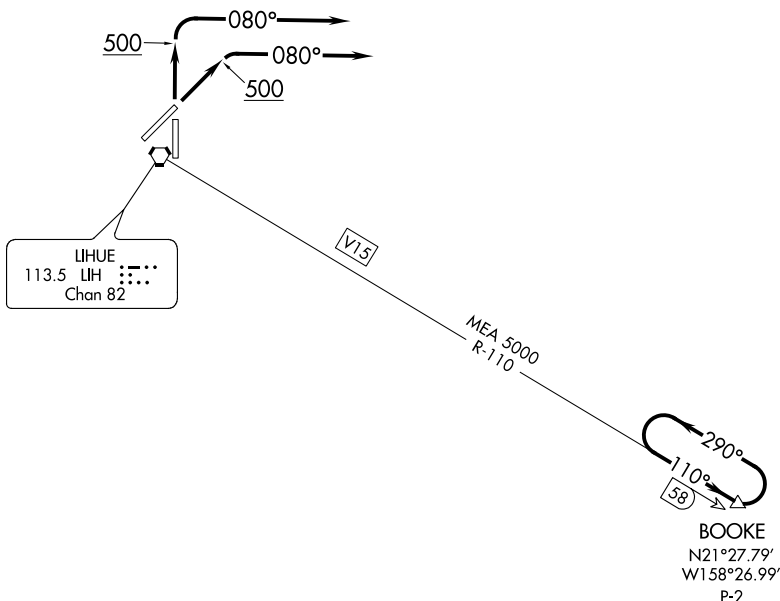

(LIH5.BOOKE) 16035

LIHUE FIVE DEPARTURE

SL-776 (FAA)

LIHUE (LIH)(PHLI)
LIHUE, HAWAII

ATIS
127.2
GND CON
121.9
LIHUE TOWER ★
118.9 (CTAF) 263.1
HCF CENTER
126.5 269.4

NOTE: DME required.

NOTE: Chart not to scale.

DEPARTURE ROUTE DESCRIPTION

TAKEOFF RUNWAYS 3 and 35: Climb runway heading to 500, then climbing right turn to heading 080, expect radar vectors to intercept LIH R-110 to BOOKE DME fix. MEA 5000.

LOST COMMUNICATIONS: If not in contact with Honolulu CERAP one minute after departure, maintain SID heading until 10 NM east of LIH VORTAC, then intercept LIH R-110 to BOOKE DME fix. MEA 5000.

LIHUE FIVE DEPARTURE
(LIH5.BOOKE) 25AUG88

LIHUE, HAWAII
LIHUE (LIH)(PHLI)

PAC, 25 FEB 2021 to 22 APR 2021

PAC, 25 FEB 2021 to 22 APR 2021