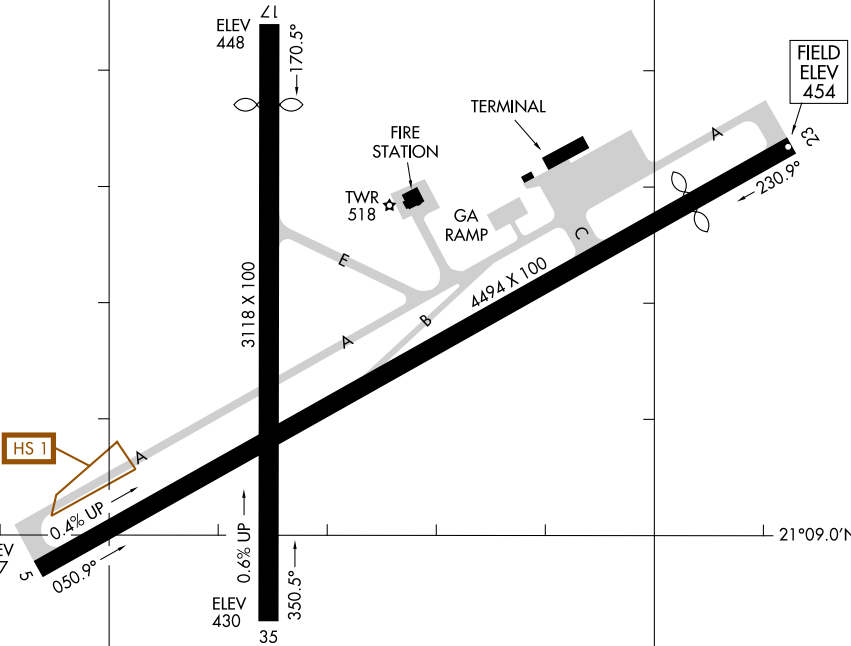

# AIRPORT DIAGRAM

MOLOKAI (MKK) (PHMK)  
KAUNAKAKAI, HAWAII

AL-759 (FAA)

ATIS  
128.2  
MOLOKAI TOWER ★  
125.7 306.2  
GND CON  
121.9

21°09.5'N

PAC, 25 FEB 2021 to 22 APR 2021

PAC, 25 FEB 2021 to 22 APR 2021

RWY 05-23  
PCN 12 F/B/Y/T  
S-30, D-48  
RWY 17-35  
PCN 11 F/B/Y/T  
S-13

CAUTION: BE ALERT TO RUNWAY CROSSING CLEARANCES.  
READBACK OF ALL RUNWAY HOLDING INSTRUCTIONS IS REQUIRED.

157°06.0'W

157°05.5'W