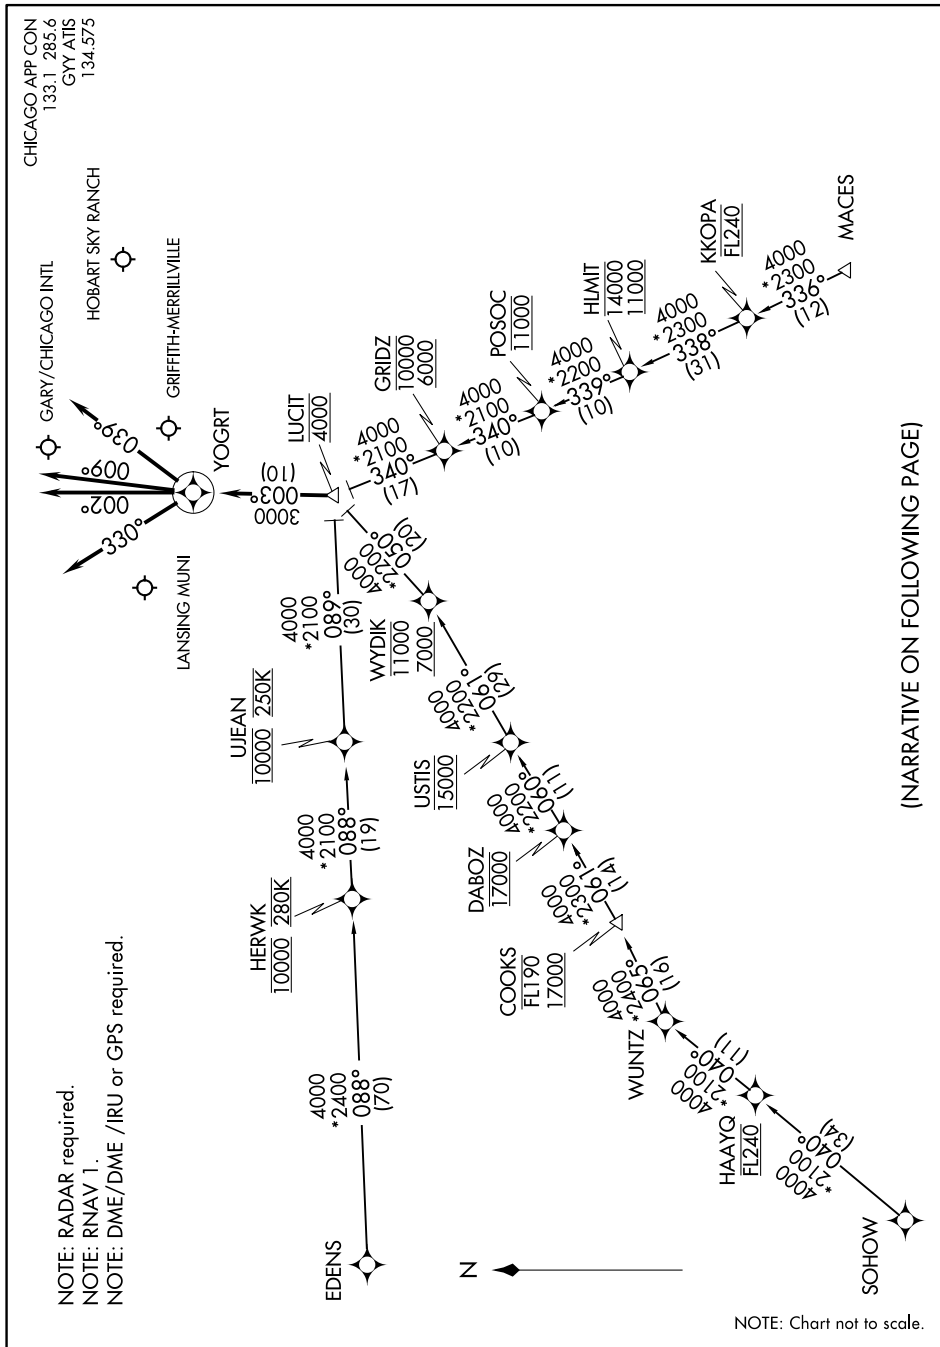

LUCIT ONE ARRIVAL (RNAV)

GARY, INDIANA

EC-2, 25 MAR 2021 to 22 APR 2021

(NARRATIVE ON FOLLOWING PAGE)

EC-2, 25 MAR 2021 to 22 APR 2021

LUCIT ONE ARRIVAL (RNAV)

GARY, INDIANA