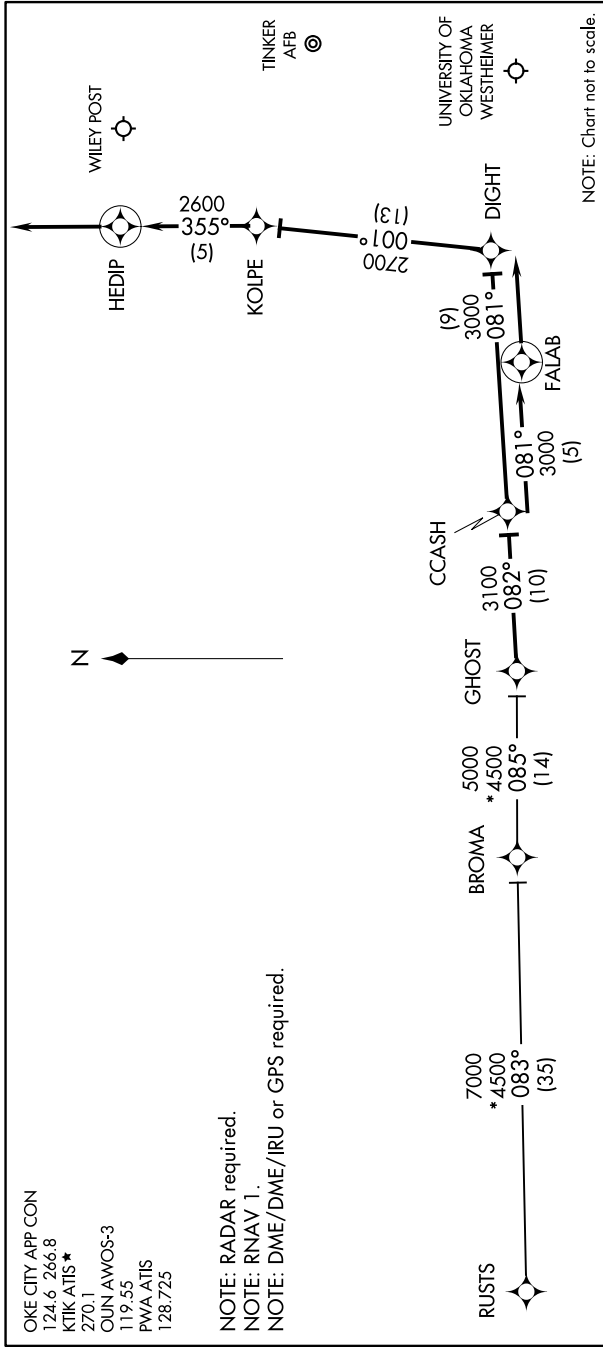

# CCASH ONE ARRIVAL (RNAV)

OKLAHOMA CITY, OKLAHOMA

SC-1, 25 MAR 2021 to 22 APR 2021

## ARRIVAL ROUTE DESCRIPTION

BROMA TRANSITION (BROMA.CCASH1):  
RUSTS TRANSITION (RUSTS.CCASH1):

From GHOST on track 082° to CCASH.

LANDING OUN/KTIK: From CCASH on track 081° to FALAB, then on track 081°. Expect radar vectors to final approach course.

LANDING PWA RW17L: From CCASH on track 081° to DIGHT, then on track 001° to KOLOPE, then on track 355° to HEDIP, then on track 355°. Expect radar vectors to final approach course.

LANDING PWA RW35R: From CCASH on track 081° to FALAB, then on track 081°. Expect radar vectors to final approach course.