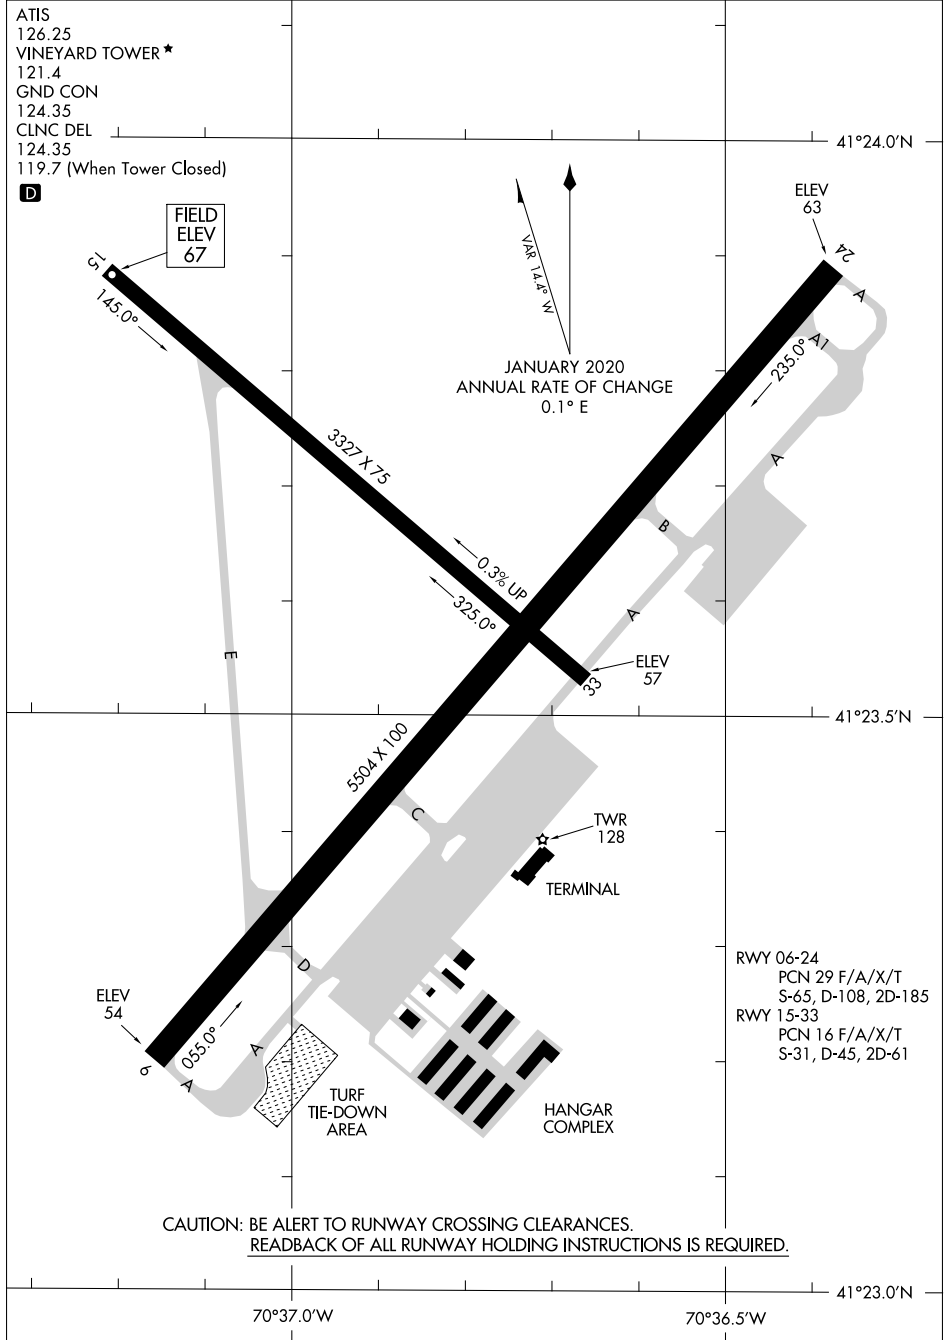

AIRPORT DIAGRAM

AL-694 (FAA)

MARTHAS VINEYARD (MVY)
VINEYARD HAVEN, MASSACHUSETTS

ATIS 126.25
 VINEYARD TOWER * 121.4
 GND CON 124.35
 CLNC DEL 124.35
 119.7 (When Tower Closed)
D

NE-1, 25 MAR 2021 to 22 APR 2021

NE-1, 25 MAR 2021 to 22 APR 2021

AIRPORT DIAGRAM

VINEYARD HAVEN, MASSACHUSETTS
MARTHAS VINEYARD (MVY)