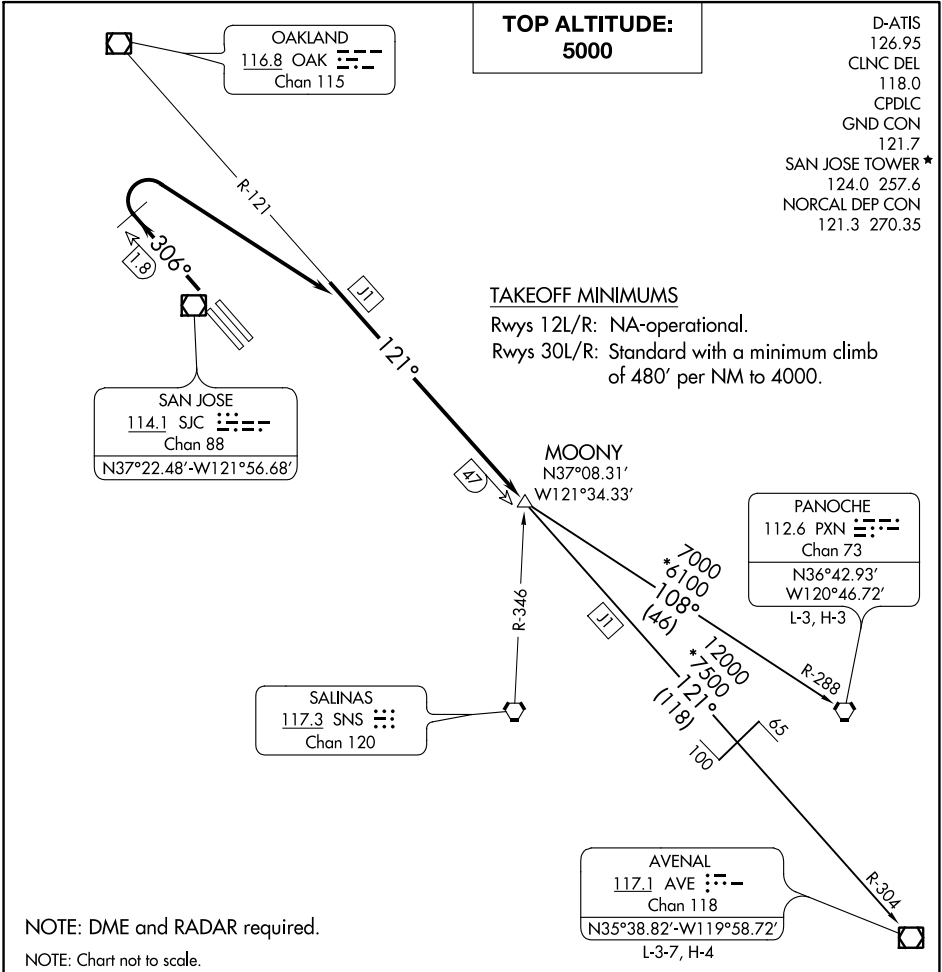

(SJC3.MOONY) 19227

SAN JOSE THREE DEPARTURE

AL-693 (FAA)

NORMAN Y MINETA SAN JOSE INTL (SJC)
SAN JOSE, CALIFORNIA

NOTE: DME and RADAR required.

NOTE: Chart not to scale.

DEPARTURE ROUTE DESCRIPTION

TAKEOFF RUNWAYS 30L/R: Climb heading 306° to SJC 1.8 DME NW of SJC VOR/DME, then turn right to intercept and proceed on OAK R-121 to MOONY INT, thence. . .

. . . on (transition) or (assigned route). Maintain 5000, expect clearance to filed altitude ten minutes after departure.

AVENAL TRANSITION (SJC3.AVE): From over MOONY INT on OAK R-121 and AVE R-304 to AVE VOR/DME.

PANOCHÉ TRANSITION (SJC3.PXN): From over MOONY INT on PXN R-288 to PXN VORTAC.

SAN JOSE THREE DEPARTURE

(SJC3.MOONY) 15AUG19

SAN JOSE, CALIFORNIA
NORMAN Y MINETA SAN JOSE INTL (SJC)

SW-2, 25 MAR 2021 to 22 APR 2021

SW-2, 25 MAR 2021 to 22 APR 2021