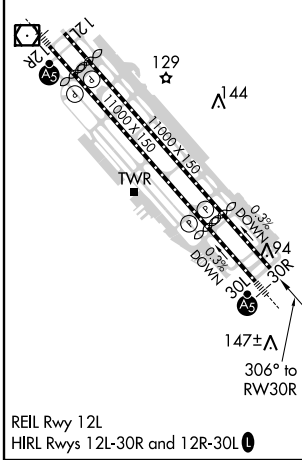

WAAS CH 72901 W30B	APP CRS 306°	Rwy Idg 7597 TDZE 55 Apt Elev 62
--	------------------------	---

RNAV (GPS) Y RWY 30R

NORMAN Y MINETA SAN JOSE INTL (SJC)

▼ For uncompensated Baro-VNAV systems, LNAV/VNAV NA below -1°C (31°F) or above 54°C (130°F).
DME/DME RNP-0.3 NA.

MISSED APPROACH: Climb to 2300 direct ROSTE and hold.

D-ATIS 126.95	NORCAL APP CON 120.1 290.25	SAN JOSE TOWER * 124.0 (CTAF) 0 257.6	GND CON 121.7	CLNC DEL 118.0	CPDLC	UNICOM 122.95
-------------------------	---------------------------------------	---	-------------------------	--------------------------	-------	-------------------------

SW-2, 25 MAR 2021 to 22 APR 2021

SW-2, 25 MAR 2021 to 22 APR 2021

ELEV 62	D	TDZE 55
---------	----------	---------

CATEGORY	A	B	C	D
LPV DA		255-3/4	200 (200-3/4)	
LNAV/VNAV DA		541-1-5/8	486 (500-1-1/2)	
LNAV MDA	640-1	585 (600-1)	640-1-3/4	585 (600-1-1/4)
C CIRCLING	640-1 578 (600-1)	700-1 638 (700-1)	700-1-3/4 638 (700-1-1/4)	700-2 638 (700-2)