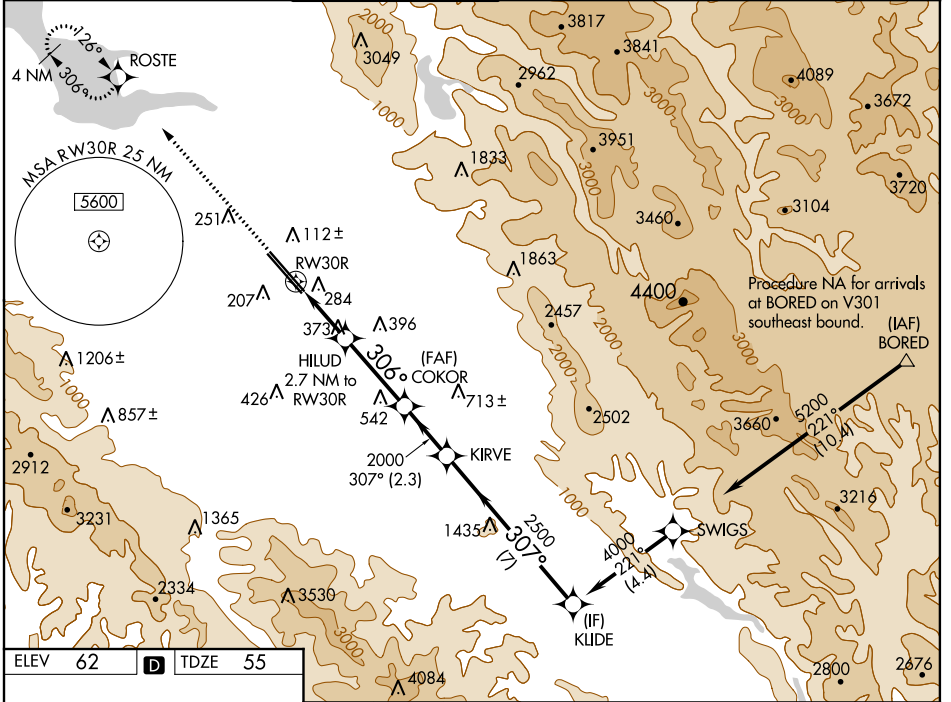

WAAS CH 72901 W30B	APP CRS 306°	Rwy Idg 7597 TDZE 55 Apt Elev 62
--	------------------------	---

RNAV (GPS) Y RWY 30R

NORMAN Y MINETA SAN JOSE INTL (SJC)

▼ For uncompensated Baro-VNAV systems, LNAV/VNAV NA below -1°C (31°F) or above 54°C (130°F).
DME/DME RNP-0.3 NA.

MISSED APPROACH: Climb to 2300 direct ROSTE and hold.

D-ATIS 126.95	NORCAL APP CON 120.1 290.25	SAN JOSE TOWER * 124.0 (CTAF) 0 257.6	GND CON 121.7	CLNC DEL 118.0	CPDLC	UNICOM 122.95
-------------------------	---------------------------------------	---	-------------------------	--------------------------	-------	-------------------------

SW-2, 25 MAR 2021 to 22 APR 2021

SW-2, 25 MAR 2021 to 22 APR 2021

ELEV 62	D	TDZE 55
---------	----------	---------

CATEGORY	A	B	C	D
LPV DA		255-3/4	200 (200-3/4)	
LNAV/VNAV DA		541-1-5/8	486 (500-1-1/2)	
LNAV MDA	640-1	585 (600-1)	640-1-3/4	585 (600-1-1/4)
C CIRCLING	640-1 578 (600-1)	700-1 638 (700-1)	700-1-3/4 638 (700-1-1/4)	700-2 638 (700-2)