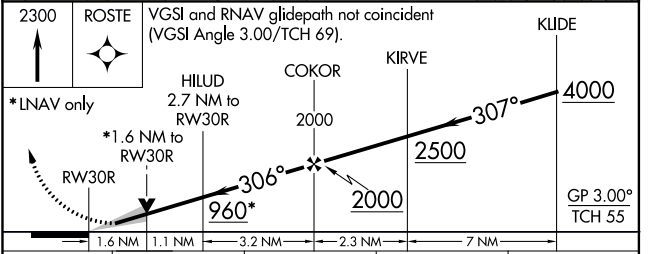

WAAS CH 72901 W30B	APP CRS 306°	Rwy Idg 7597 TDZE 55 Apt Elev 62
--	------------------------	---

RNAV (GPS) Y RWY 30R

NORMAN Y MINETA SAN JOSE INTL (SJC)

▼ For uncompensated Baro-VNAV systems, LNAV/VNAV NA below -1°C (31°F) or above 54°C (130°F).
DME/DME RNP-0.3 NA.

MISSED APPROACH: Climb to 2300 direct ROSTE and hold.

D-ATIS 126.95	NORCAL APP CON 120.1 290.25	SAN JOSE TOWER * 124.0 (CTAF) 0 257.6	GND CON 121.7	CLNC DEL 118.0	CPDLC	UNICOM 122.95
-------------------------	---------------------------------------	---	-------------------------	--------------------------	-------	-------------------------

SW-2, 25 MAR 2021 to 22 APR 2021

SW-2, 25 MAR 2021 to 22 APR 2021

ELEV 62	D	TDZE 55
---------	----------	---------

CATEGORY	A	B	C	D
LPV DA		255-3/4	200 (200-3/4)	
LNAV/VNAV DA		541-1-5/8	486 (500-1-1/2)	
LNAV MDA	640-1	585 (600-1)	640-1-3/4	585 (600-1-1/4)
C CIRCLING	640-1 578 (600-1)	700-1 638 (700-1)	700-1-3/4 638 (700-1-1/4)	700-2 638 (700-2)