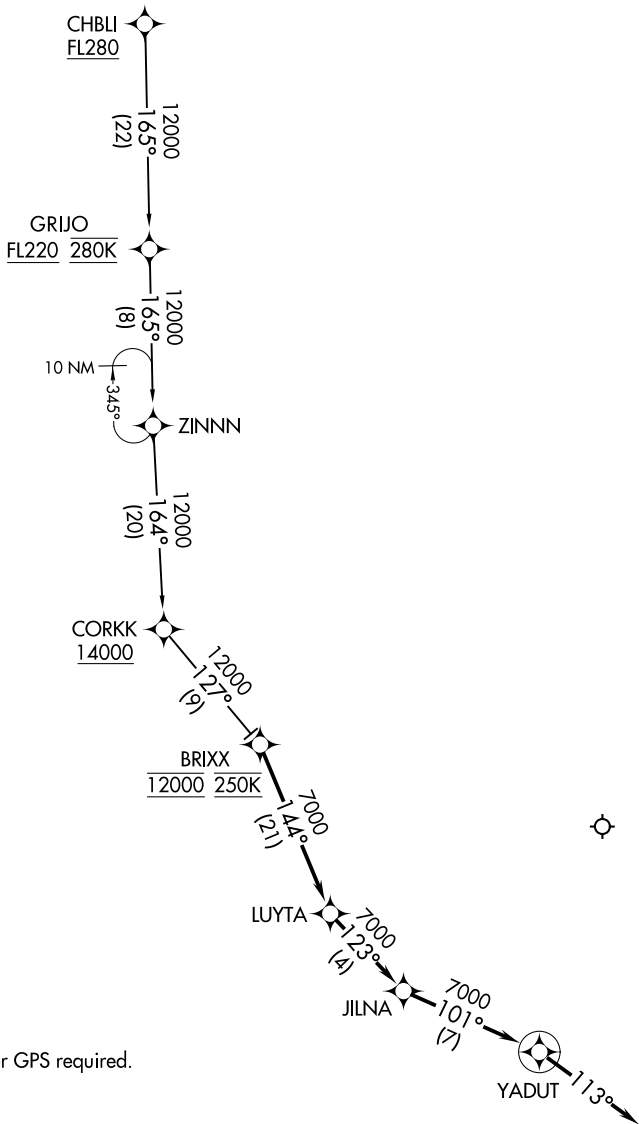

(BRXX.BRXX2) 17173

BRXX TWO ARRIVAL (RNAV)

AL-693 (FAA)

NORMAN Y MINETA SAN JOSE INTL (SJC)
SAN JOSE, CALIFORNIA

OAKLAND CENTER
125.85 323.0
NORCAL APP CON
133.95 317.6
D-ATIS
126.95
SAN JOSE TOWER ★
124.0 257.6
GND CON
121.7

NOTE: RADAR required.
NOTE: RNAV 1.
NOTE: DME/DME/IRU or GPS required.

NOTE: Chart not to scale.

ARRIVAL ROUTE DESCRIPTION

CHBLI TRANSITION (CHBLI.BRXX2)

From BRXX on track 144° to LUYTA, then on track 123° to JILNA, then on track 101° to YADUT, then on track 113°. Expect RADAR vectors to final approach course.

BRXX TWO ARRIVAL (RNAV)

(BRXX.BRXX2) 21JUL16

SAN JOSE, CALIFORNIA
NORMAN Y MINETA SAN JOSE INTL (SJC)

SW-2, 25 MAR 2021 to 22 APR 2021

SW-2, 25 MAR 2021 to 22 APR 2021