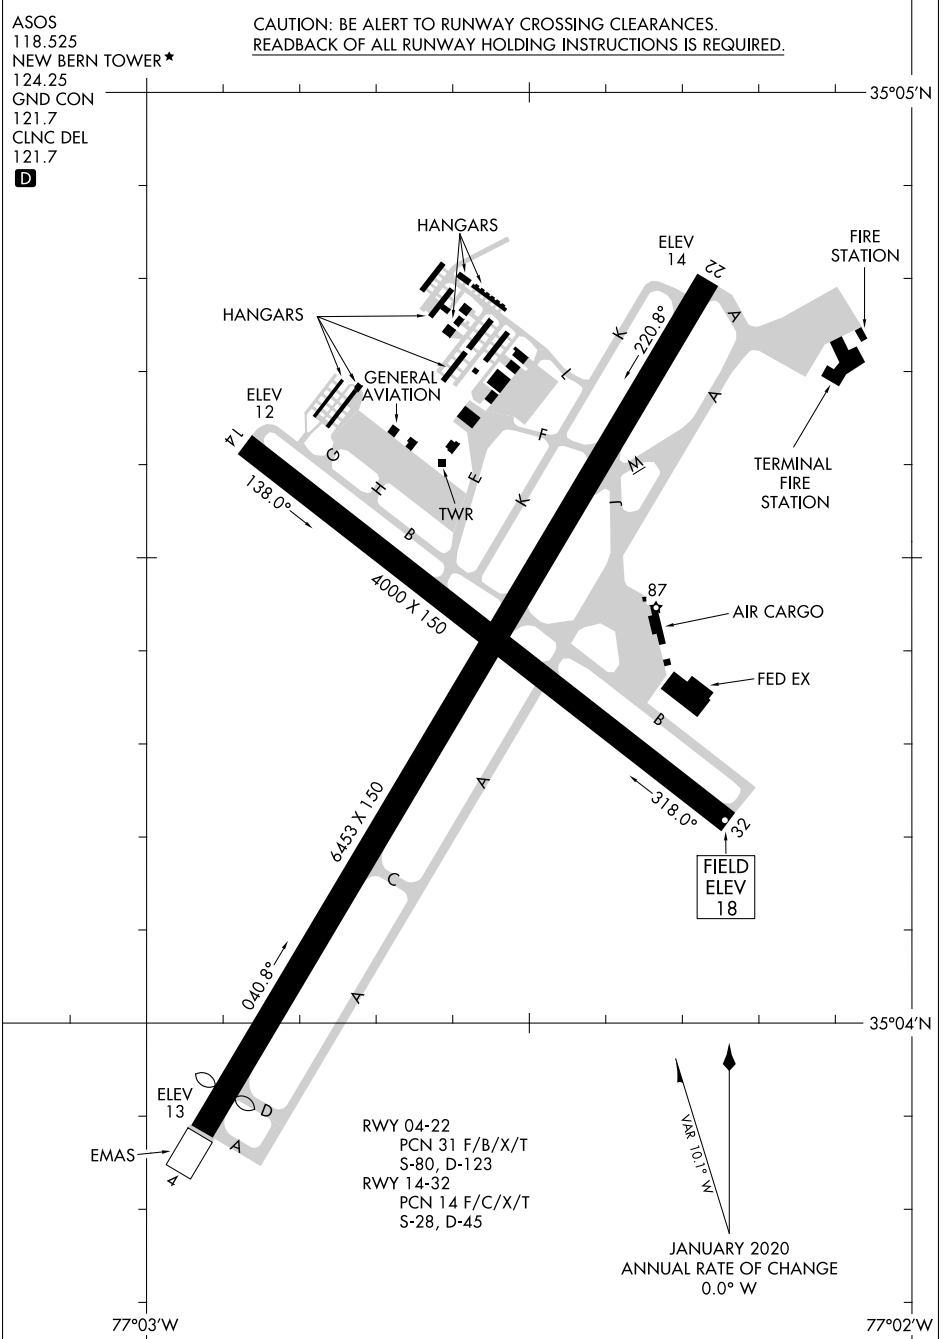

AIRPORT DIAGRAM

COASTAL CAROLINA RGNL (EWN)
NEW BERN, NORTH CAROLINA

AL-670 (FAA)

ASOS
118.525
NEW BERN TOWER ★
124.25
GND CON
121.7
CLNC DEL
121.7
D

CAUTION: BE ALERT TO RUNWAY CROSSING CLEARANCES.
READBACK OF ALL RUNWAY HOLDING INSTRUCTIONS IS REQUIRED.

SE-2, 25 MAR 2021 to 22 APR 2021

SE-2, 25 MAR 2021 to 22 APR 2021

RWY 04-22
PCN 31 F/B/X/T
S-80, D-123
RWY 14-32
PCN 14 F/C/X/T
S-28, D-45

JANUARY 2020
ANNUAL RATE OF CHANGE
0.0° W

AIRPORT DIAGRAM

NEW BERN, NORTH CAROLINA
COASTAL CAROLINA RGNL (EWN)