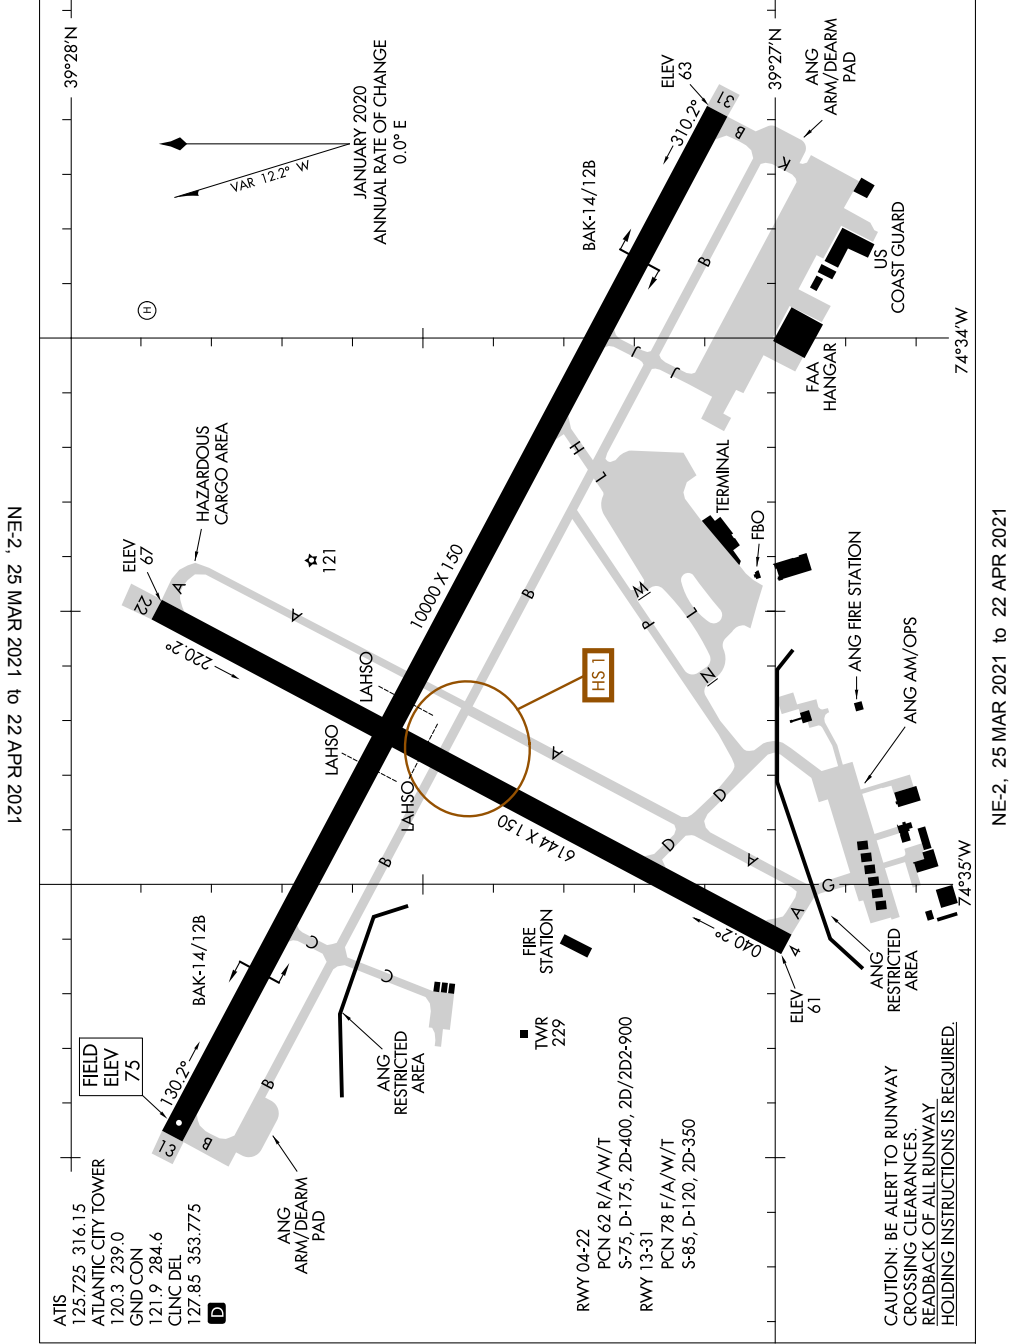

AIRPORT DIAGRAM

AL-669 (FAA)

ATLANTIC CITY INTL (ACY)
ATLANTIC CITY, NEW JERSEY

NE-2, 25 MAR 2021 to 22 APR 2021

NE-2, 25 MAR 2021 to 22 APR 2021

AIRPORT DIAGRAM

ATLANTIC CITY, NEW JERSEY
ATLANTIC CITY INTL (ACY)

CAUTION: BE ALERT TO RUNWAY CROSSING CLEARANCES. READBACK OF ALL RUNWAY HOLDING INSTRUCTIONS IS REQUIRED.