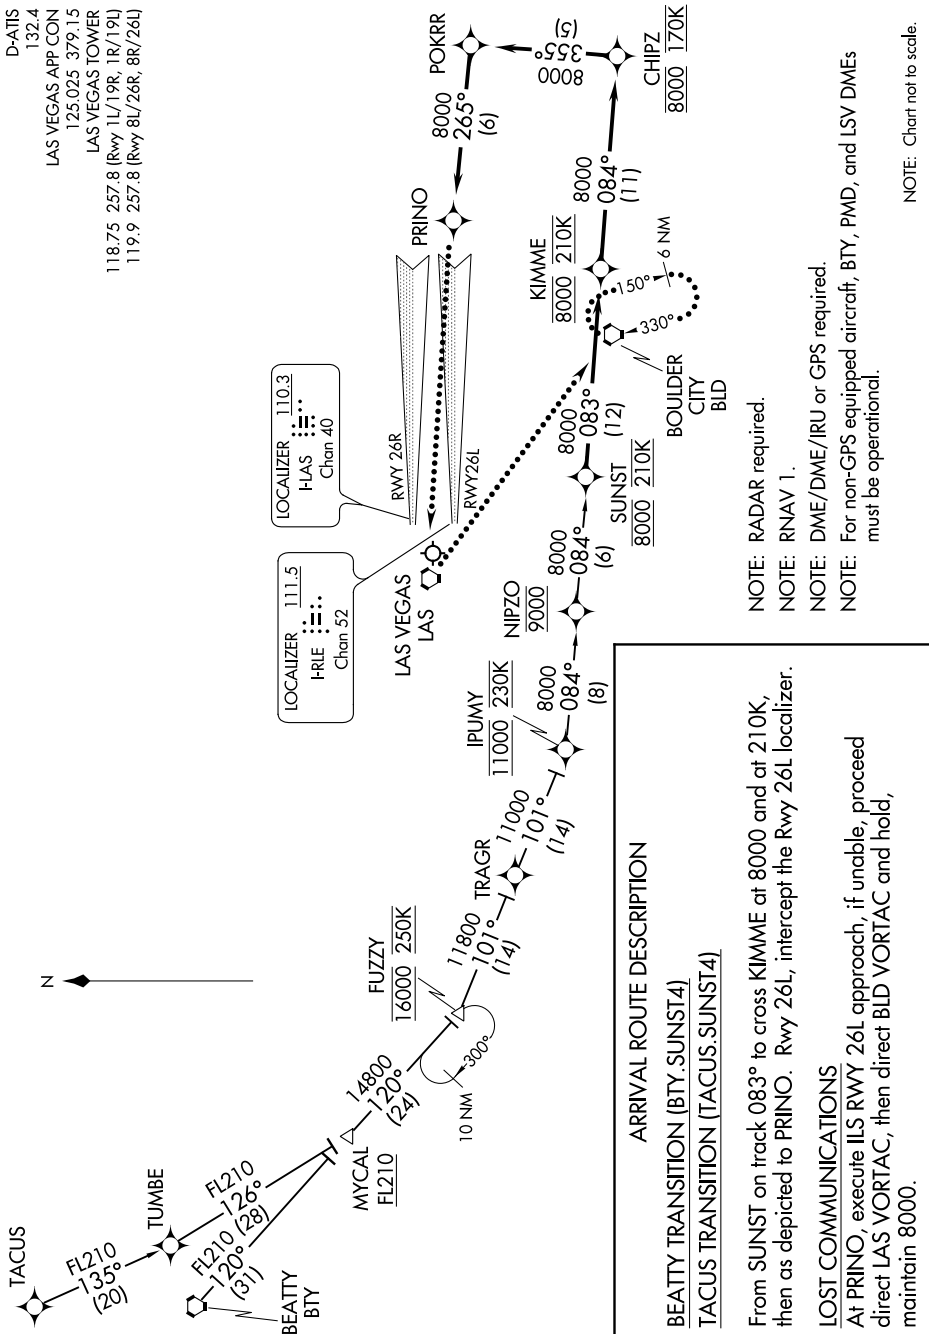

SUNST FOUR ARRIVAL (RNAV)

AL-662 (FAA)

MC CARRAN INTL (LAS)
LAS VEGAS, NEVADA

D-ATIS 132.4
 LAS VEGAS APP CON 125.025 379 1.5
 LAS VEGAS TOWER 118.75 257.8 (Rwy 1L/19R, 1R/19L)
 119.9 257.8 (Rwy 8L/26R, 8R/26L)

NOTE: RADAR required.
 NOTE: RNAV 1.
 NOTE: DME/DME/IRU or GPS required.
 NOTE: For non-GPS equipped aircraft, BTY, PMD, and LSV DMEs must be operational.

NOTE: Chart not to scale.

SW-4, 25 MAR 2021 to 22 APR 2021

SW-4, 25 MAR 2021 to 22 APR 2021

SUNST FOUR ARRIVAL (RNAV)