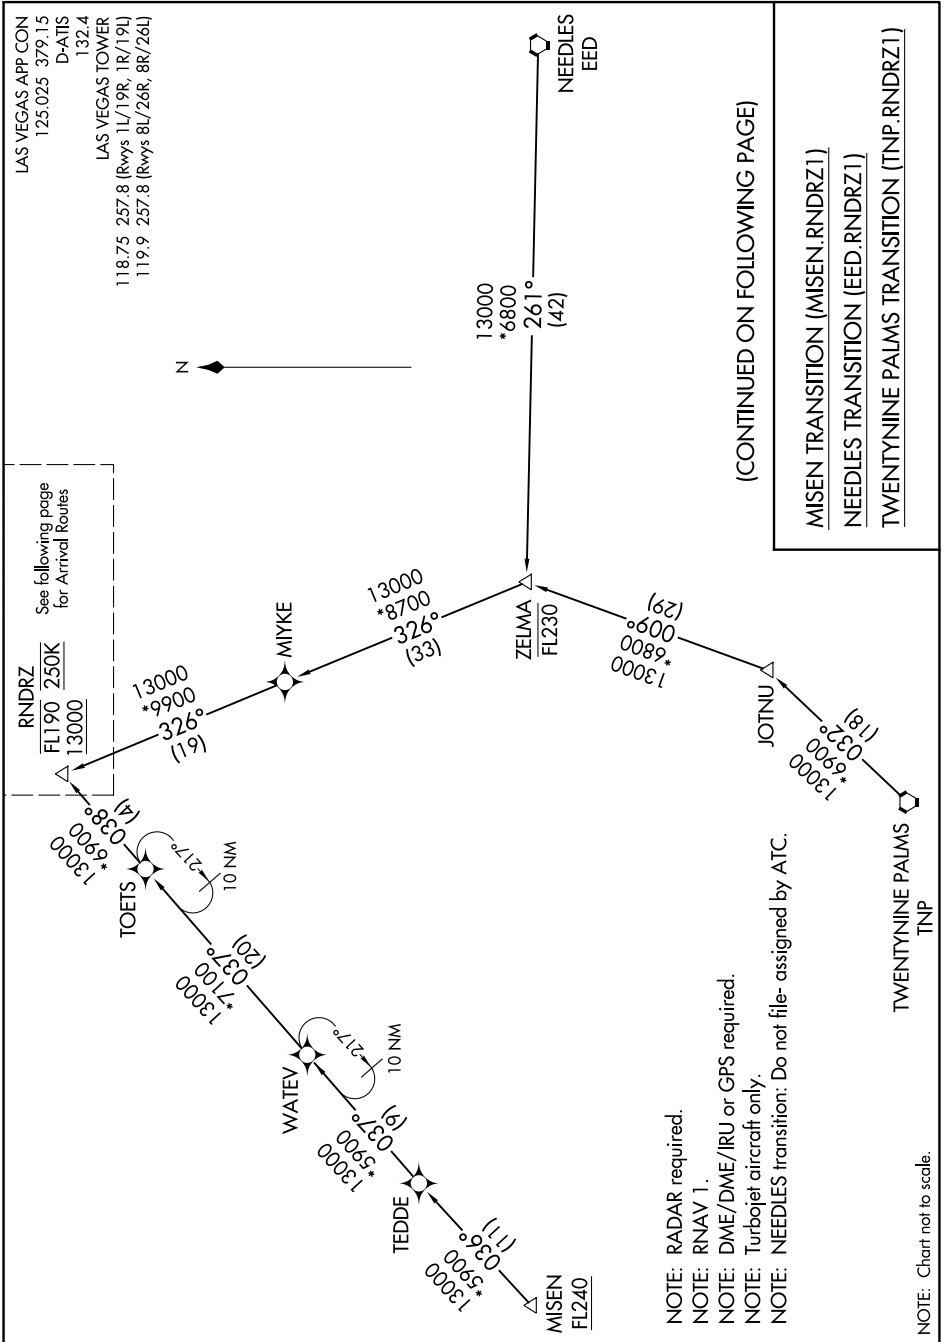

RNRZ ONE ARRIVAL (RNAV) Transition Routes

SW-4, 25 MAR 2021 to 22 APR 2021

SW-4, 25 MAR 2021 to 22 APR 2021

RNRZ ONE ARRIVAL (RNAV) Transition Routes