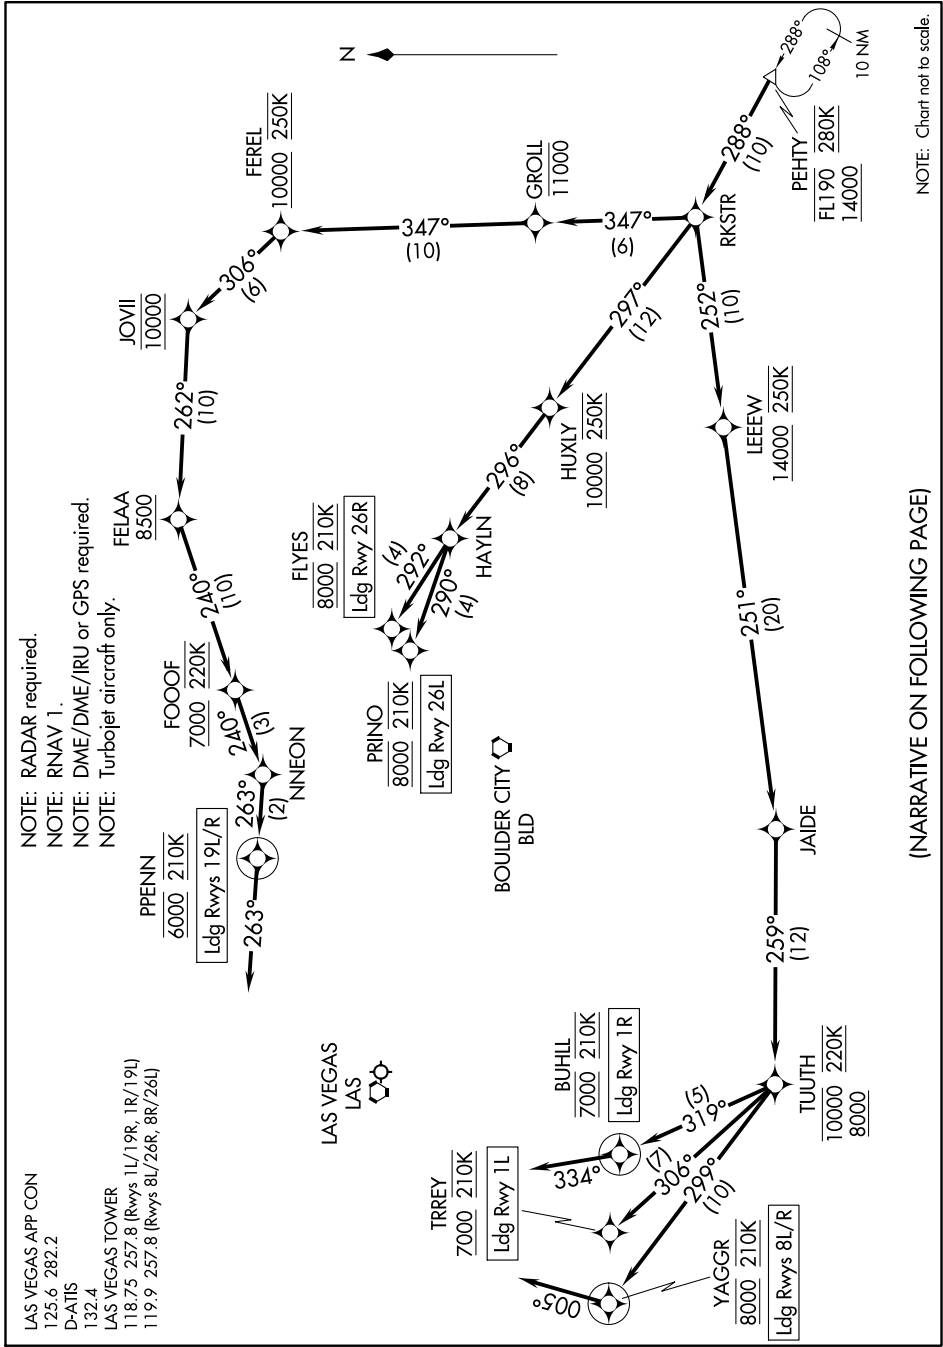

# RKSTR ONE ARRIVAL (RNAV) Arrival Routes

SW-4, 25 MAR 2021 to 22 APR 2021

NOTE: RADAR required.  
NOTE: RNAV 1.  
NOTE: DME/DME/IRU or GPS required.  
NOTE: Turbojet aircraft only.

LAS VEGAS APP CON  
125.6 282.2  
D-AIS  
132.4  
LAS VEGAS TOWER  
118.75 257.8 (Rwys 1L/19R, 1R/19L)  
119.9 257.8 (Rwys 8L/26R, 8R/26L)

NOTE: Chart not to scale.

(NARRATIVE ON FOLLOWING PAGE)

SW-4, 25 MAR 2021 to 22 APR 2021

# RKSTR ONE ARRIVAL (RNAV) Arrival Routes