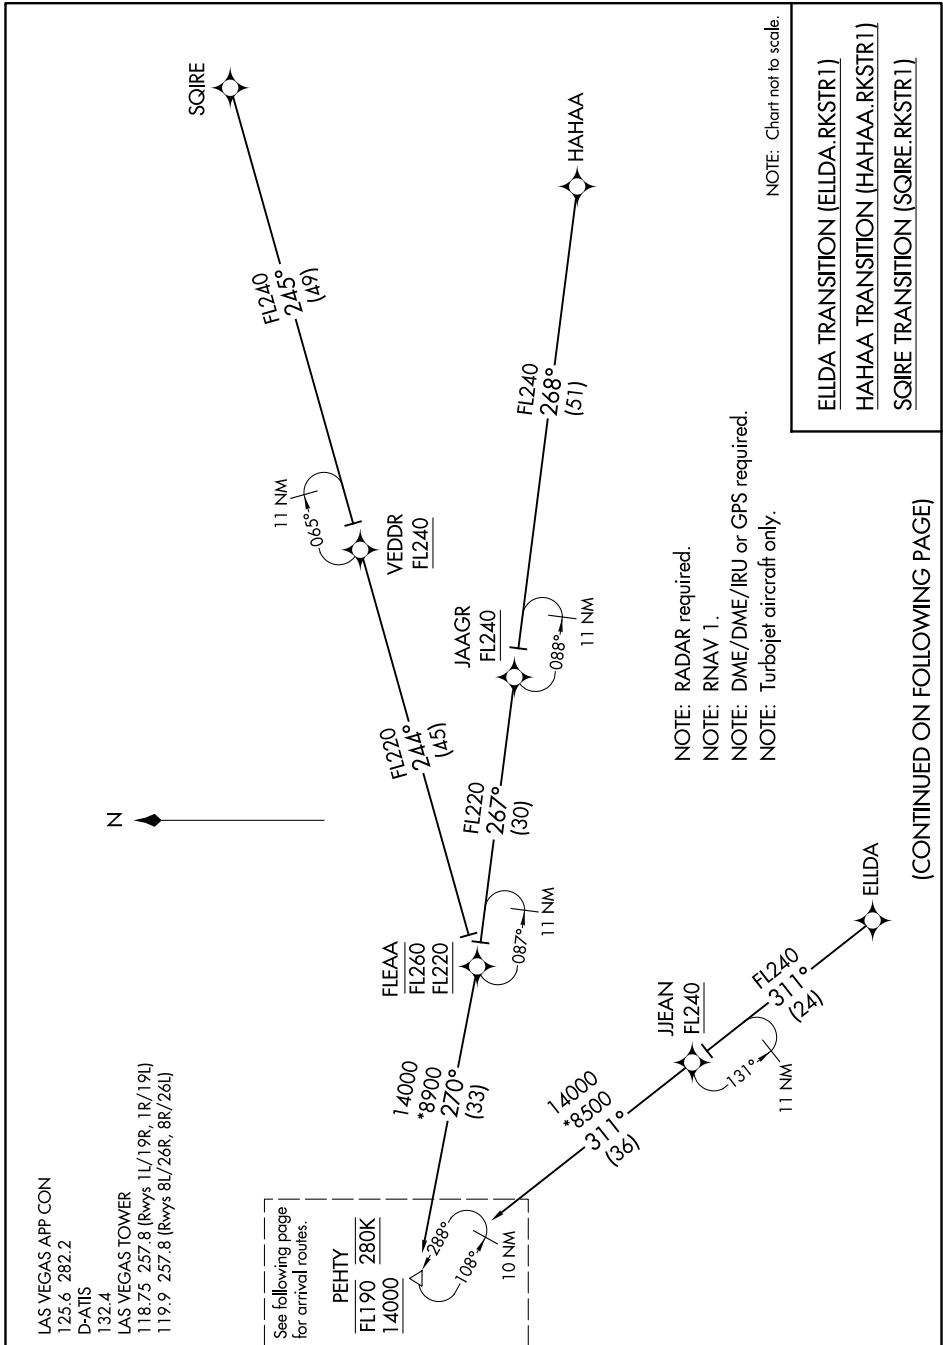

RKSTR ONE ARRIVAL (RNAV) Transition Routes

SW-4, 25 MAR 2021 to 22 APR 2021

NOTE: Chart not to scale.

- ELLDA TRANSITION (ELLDA.RKSTR1)
- HAAHA TRANSITION (HAAHA.RKSTR1)
- SQUIRE TRANSITION (SQUIRE.RKSTR1)

NOTE: RADAR required.
 NOTE: RNAV 1.
 NOTE: DME/DME/IRU or GPS required.
 NOTE: Turbojet aircraft only.

(CONTINUED ON FOLLOWING PAGE)

SW-4, 25 MAR 2021 to 22 APR 2021

RKSTR ONE ARRIVAL (RNAV) Transition Routes