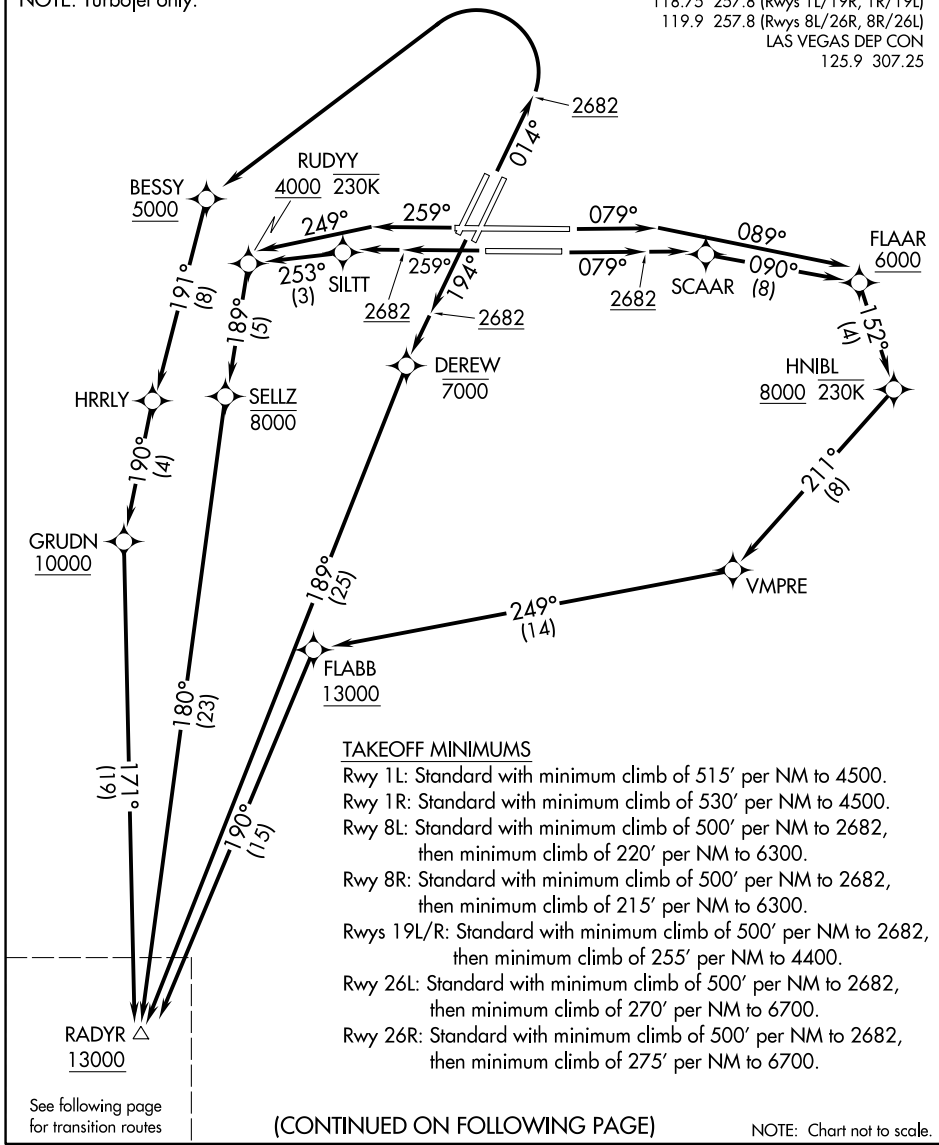

RADYR ONE DEPARTURE (RNAV) Departure Routes

**TOP ALTITUDE:
FL190**

NOTE: DME/DME/IRU or GPS required.
NOTE: RNAV 1.
NOTE: RADAR required for non-GPS equipped aircraft.
NOTE: Turbojet only.

D-ATIS 132.4
CLNC DEL 118.0
CPDLC
GND CON 121.1 270.8 E of 1R/19L
121.9 254.3 W of 1R/19L
LAS VEGAS TOWER 118.75 257.8 (Rwys 1L/19R, 1R/19L)
119.9 257.8 (Rwys 8L/26R, 8R/26L)
LAS VEGAS DEP CON 125.9 307.25

SW-4, 25 MAR 2021 to 22 APR 2021

SW-4, 25 MAR 2021 to 22 APR 2021

RADYR ONE DEPARTURE (RNAV) Departure Routes