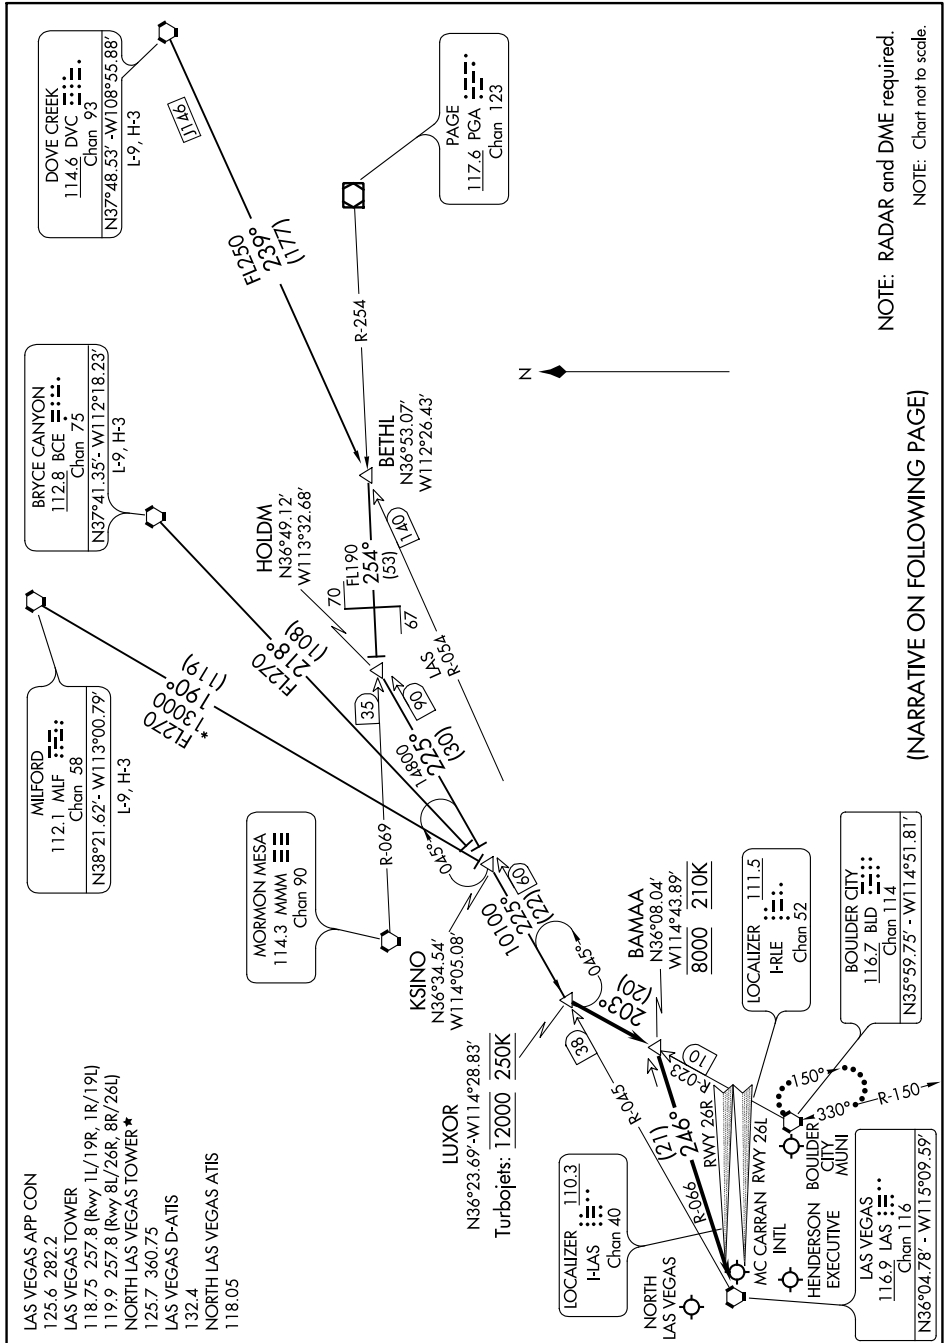

LUXOR TWO ARRIVAL

AL-662 (FAA)

LAS VEGAS, NEVADA

SW-4, 25 MAR 2021 to 22 APR 2021

NOTE: RADAR and DME required.
NOTE: Chart not to scale.

(NARRATIVE ON FOLLOWING PAGE)

SW-4, 25 MAR 2021 to 22 APR 2021

LUXOR TWO ARRIVAL

LAS VEGAS, NEVADA