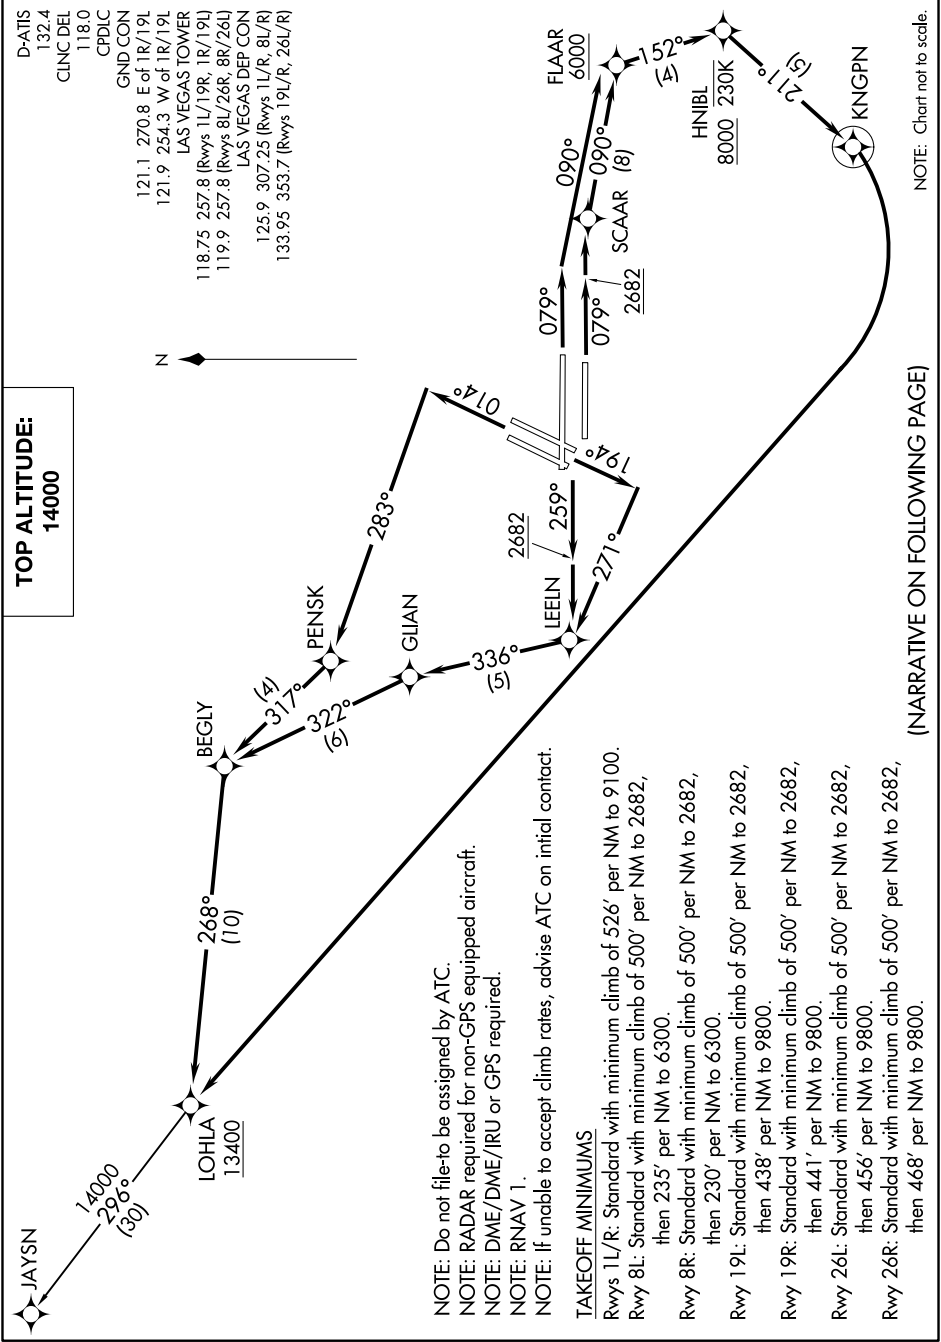

LOHLA ONE DEPARTURE (RNAV)

AL-662 (FAA)

MC CARRAN INTL (LAS)
LAS VEGAS, NEVADA

SW-4, 25 MAR 2021 to 22 APR 2021

LOHLA ONE DEPARTURE (RNAV)

(NARRATIVE ON FOLLOWING PAGE)

SW-4, 25 MAR 2021 to 22 APR 2021