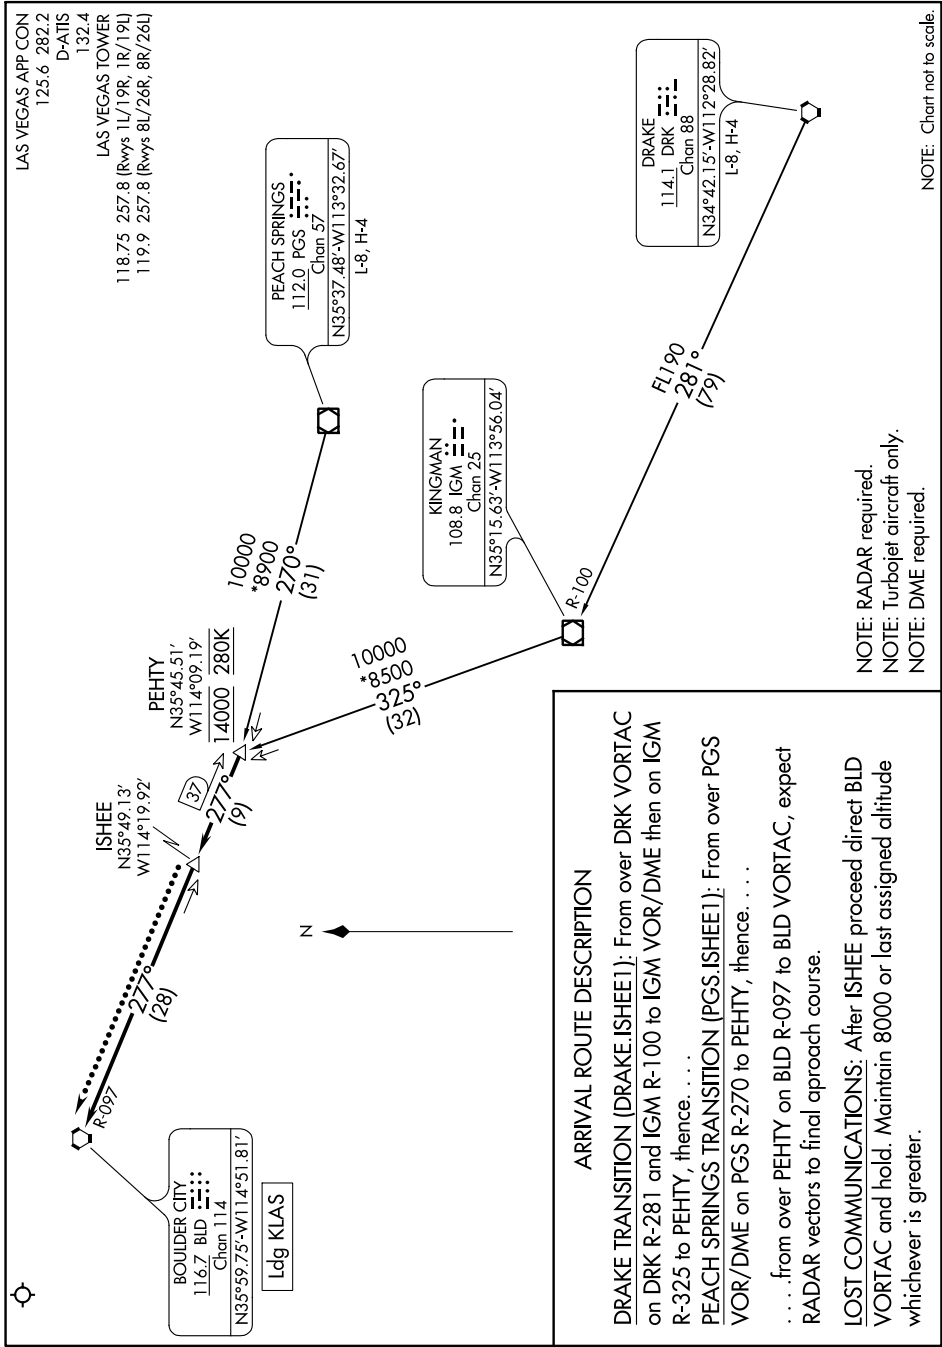

ISHEE ONE ARRIVAL

AL-662 (FAA)

MC CARRAN INTL (LAS)
LAS VEGAS, NEVADA

SW-4, 25 MAR 2021 to 22 APR 2021

ISHEE ONE ARRIVAL

SW-4, 25 MAR 2021 to 22 APR 2021