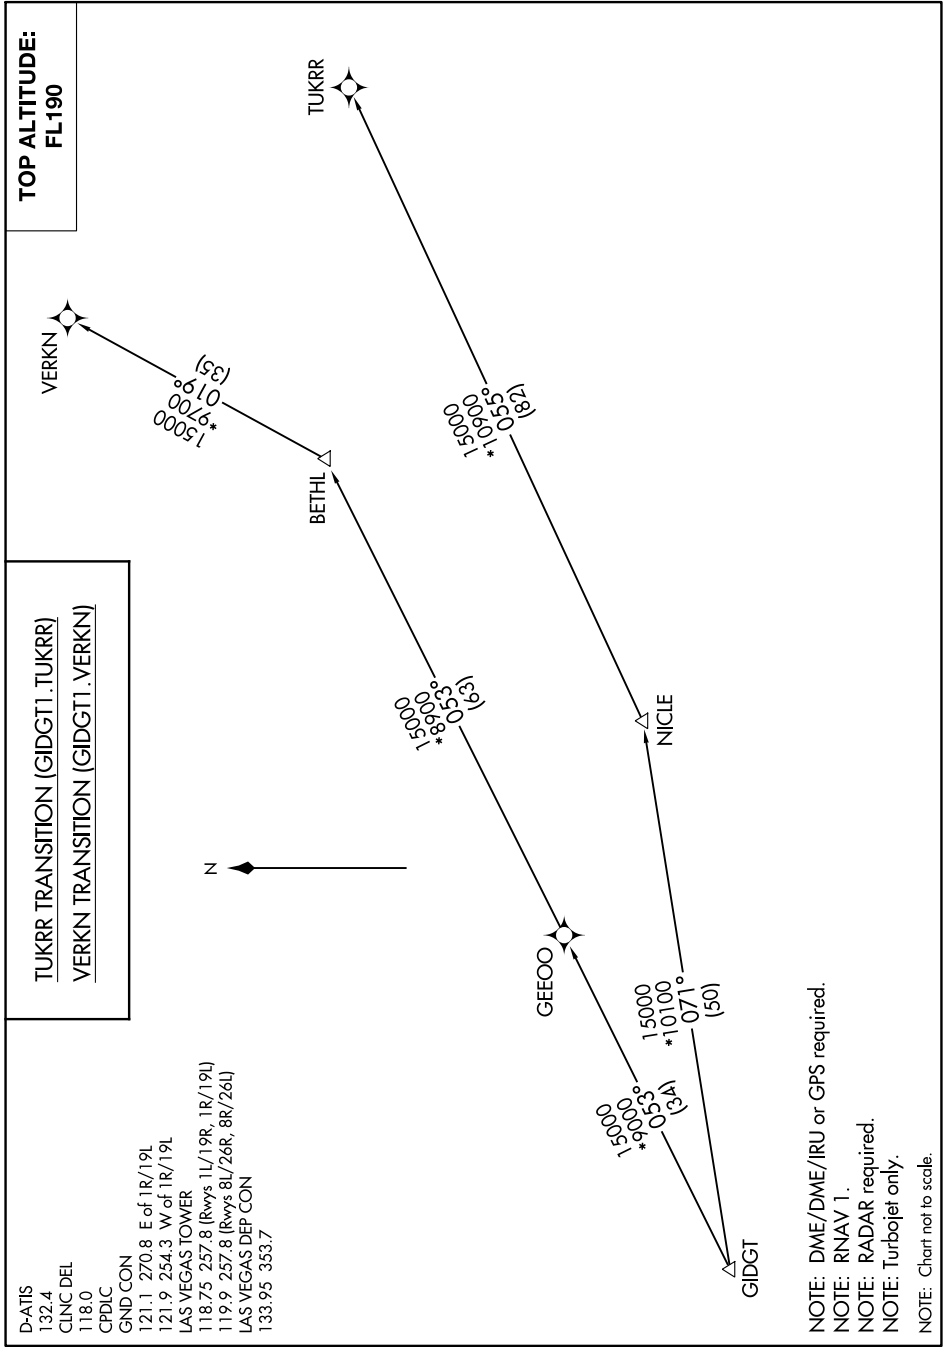

# GIDGT ONE DEPARTURE (RNAV) Transition Routes

SW-4, 25 MAR 2021 to 22 APR 2021

SW-4, 25 MAR 2021 to 22 APR 2021

**TOP ALTITUDE:  
FL190**

TUKRR TRANSITION (GIDGT1.TUKRR)  
VERKN TRANSITION (GIDGT1.VERKN)

D-ATIS 132.4  
CLNC DEL 118.0  
CPDLC  
GND CON 121.1 270.8 E of 1R/19L  
121.9 254.3 W of 1R/19L  
LAS VEGAS TOWER 118.75 257.8 (Rwys 1L/19R, 1R/19L)  
119.9 257.8 (Rwys 8L/26R, 8R/26L)  
LAS VEGAS DEP CON 133.95 353.7

NOTE: DME/DME/IRU or GPS required.  
NOTE: RNAV 1.  
NOTE: RADAR required.  
NOTE: Turbojet only.  
NOTE: Chart not to scale.

# GIDGT ONE DEPARTURE (RNAV) Transition Routes